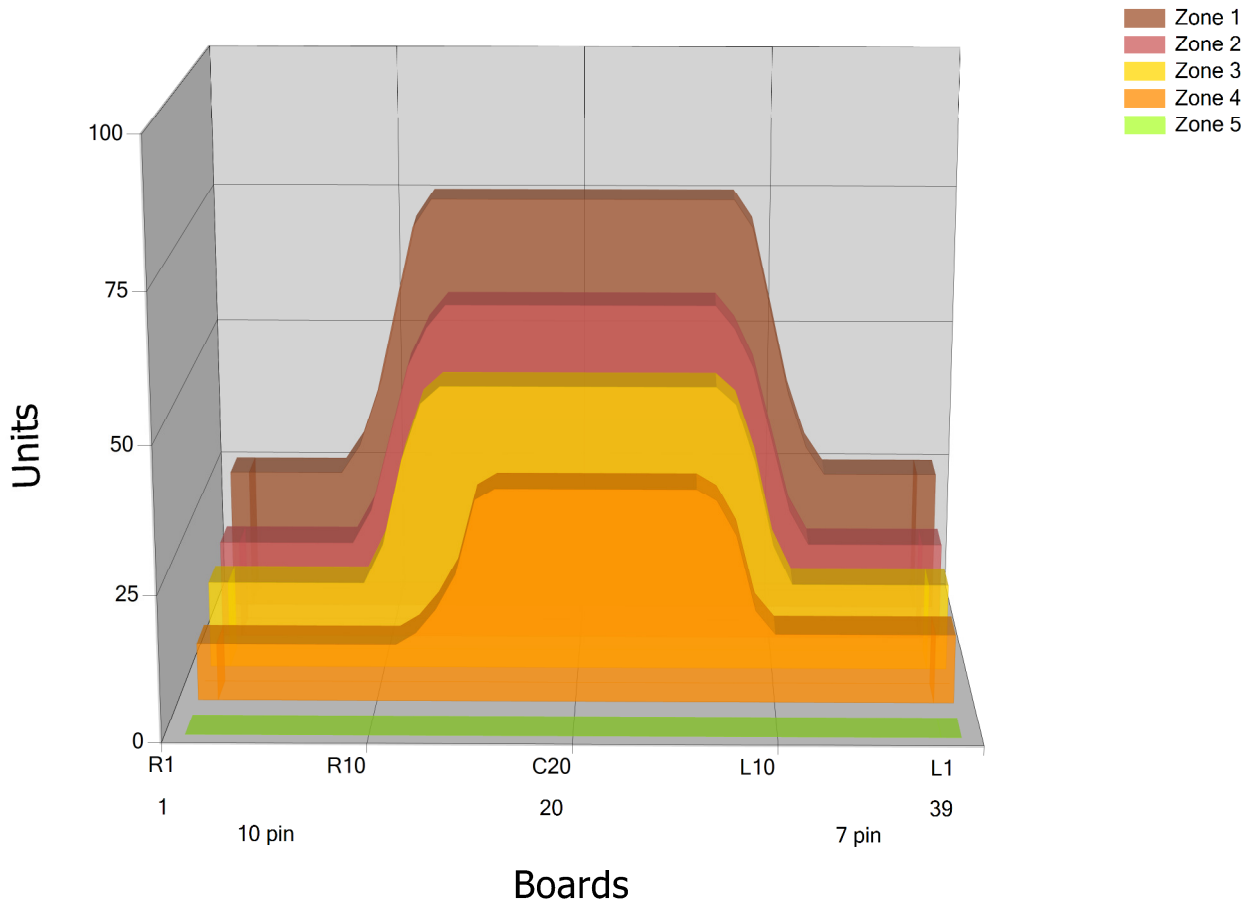

TRIOS

Conditioner:

Cleaner:

Zone Configuration

Cleaner Transition

Mode: Clean and Condition

Speed: Max Clean

Start Cleaner Spray: 0 Feet

Start Squeegee: 0 Feet

Start Conditioning: 6 Inches

Split Pattern: No

Zone 1	Avg	Ratio	Zone 2	Avg	Ratio
Left	25.0	3.0 : 1	Left	17.0	3.5 : 1
Right	25.0	3.0 : 1	Right	17.0	3.5 : 1
Center	75.0		Center	60.0	

Zone 3	Avg	Ratio	Zone 4	Avg	Ratio
Left	15.0	3.3 : 1	Left	12.0	3.1 : 1
Right	15.0	3.3 : 1	Right	10.0	3.1 : 1
Center	50.0		Center	37.0	

Zone 5	Avg	Ratio
Left	0.0	1.0 : 1
Right	0.0	1.0 : 1
Center	0.0	