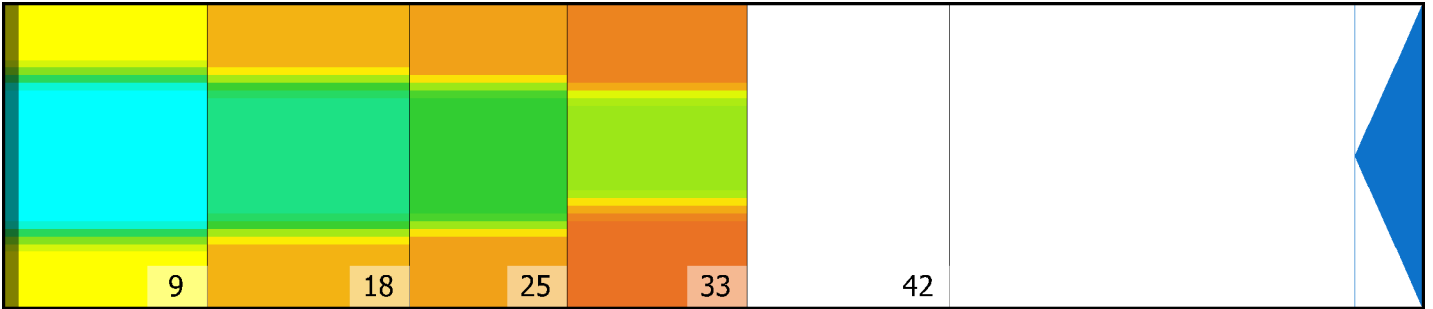

TRIOS

Conditioner:

Cleaner:

Zone Configuration

Cleaner Transition

Mode: Clean and Condition

Speed: Max Clean

Start Cleaner Spray: 0 Feet

Start Squeegee: 0 Feet

Start Conditioning: 6 Inches

Split Pattern: No

Zone 1	Avg	Ratio	Zone 2	Avg	Ratio
Left	25.0	3.0 : 1	Left	17.0	3.5 : 1
Right	25.0	3.0 : 1	Right	17.0	3.5 : 1
Center	75.0		Center	60.0	

Zone 3	Avg	Ratio	Zone 4	Avg	Ratio
Left	15.0	3.3 : 1	Left	12.0	3.1 : 1
Right	15.0	3.3 : 1	Right	10.0	3.1 : 1
Center	50.0		Center	37.0	

Zone 5	Avg	Ratio
Left	0.0	1.0 : 1
Right	0.0	1.0 : 1
Center	0.0	