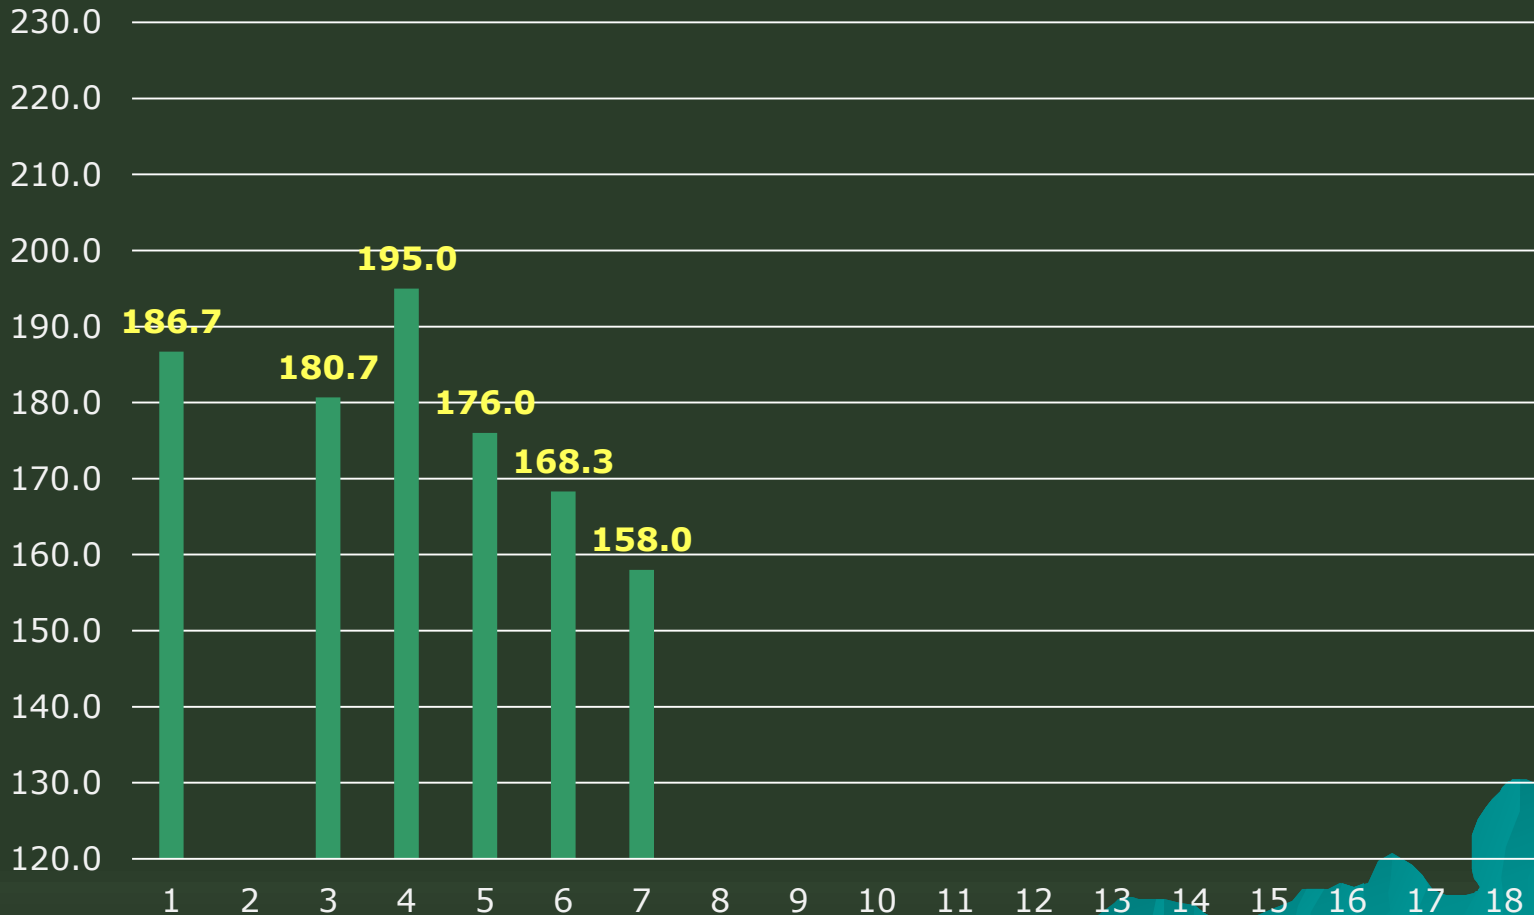

SCHIZA NIKI / AEL B.T.

Weekly Average