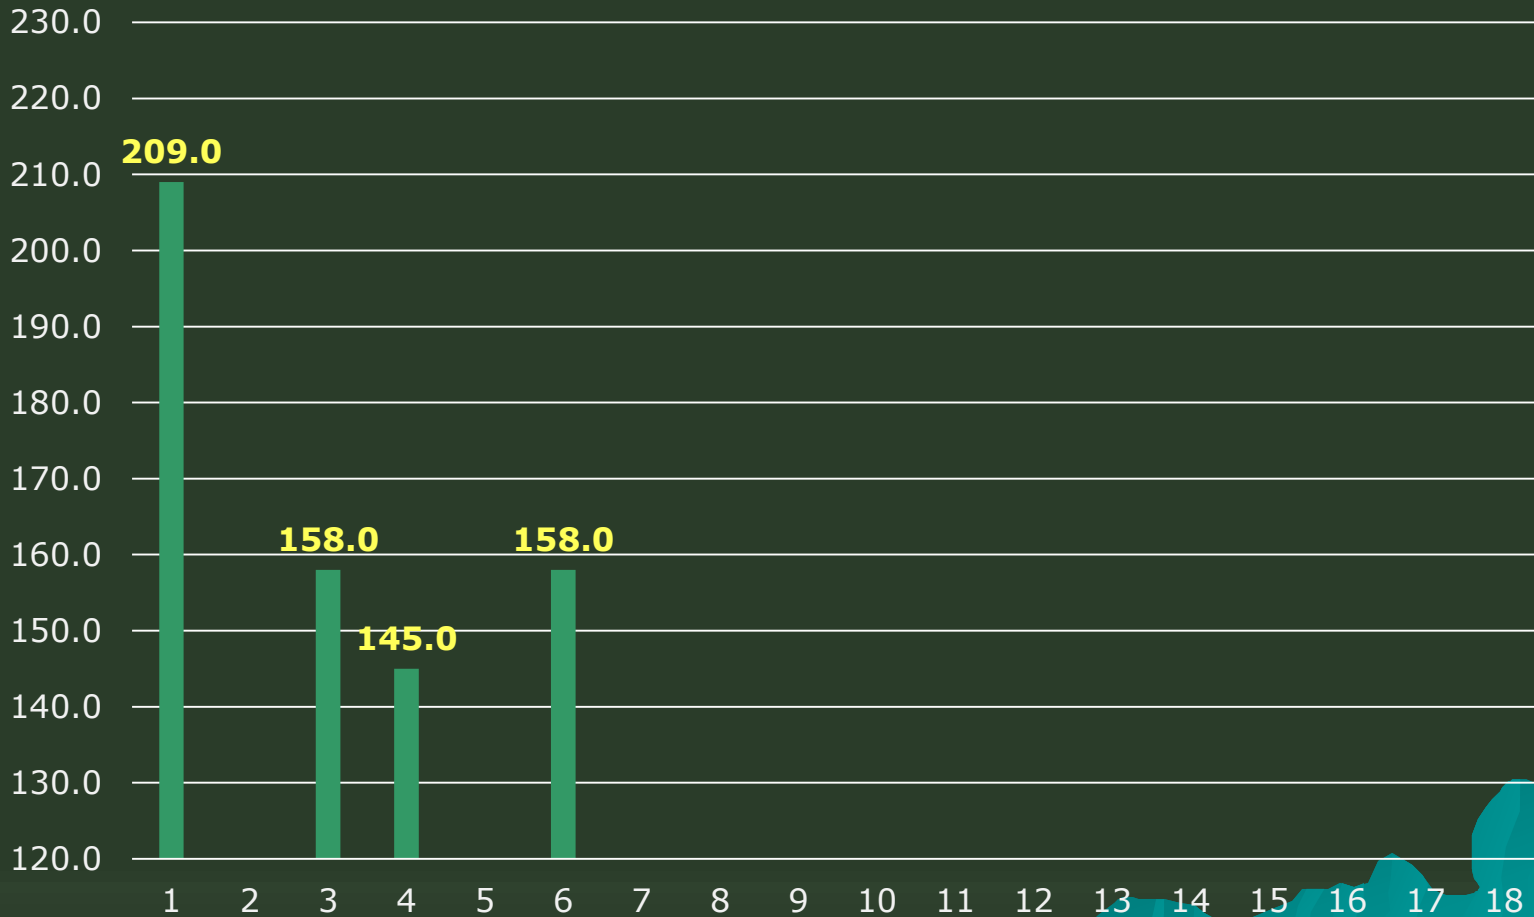

KTORIDES PETROS / AEL B.T.

Weekly Average