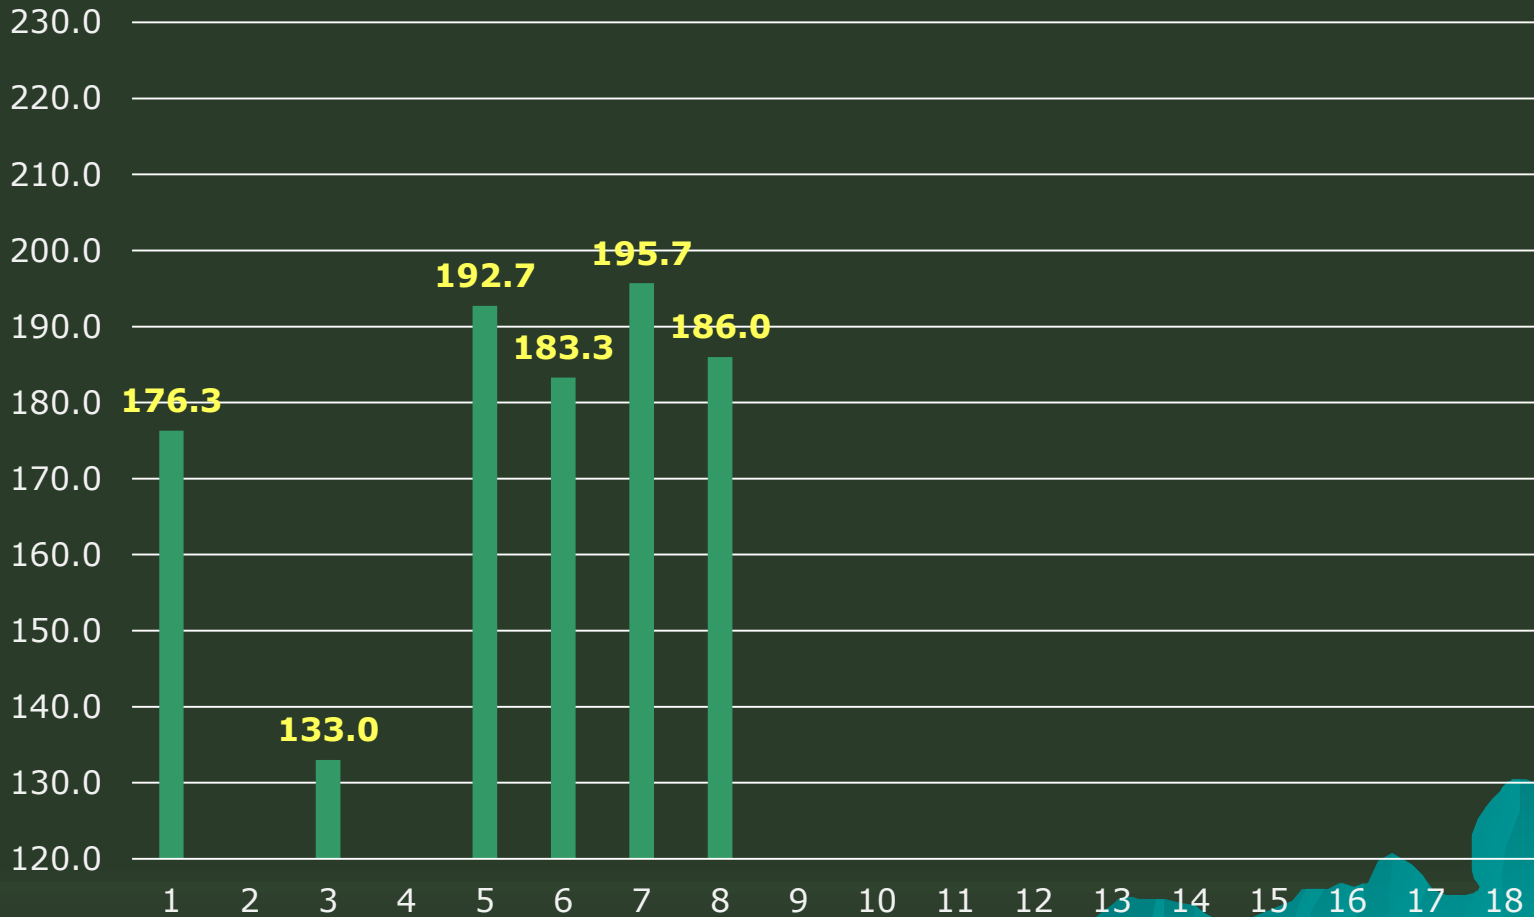

CHRISTOU ANDROS / AEL B.T.

Weekly Average