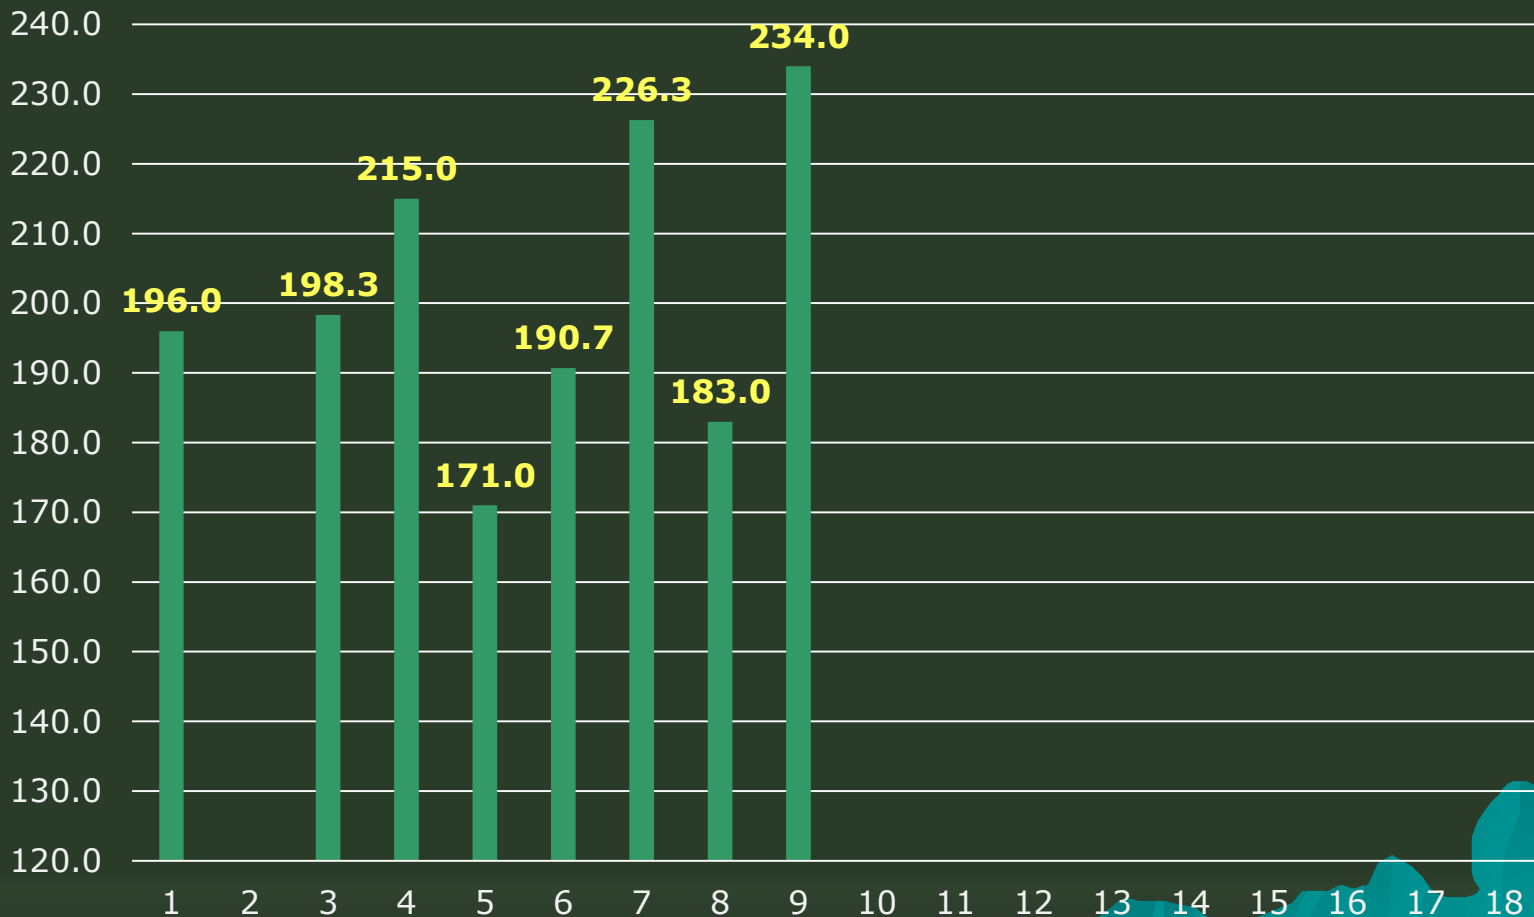

H'ΤΤΟΦΙΣ ΚΥΡΙΑΚΟΣ / AEL B.T.

Weekly Average