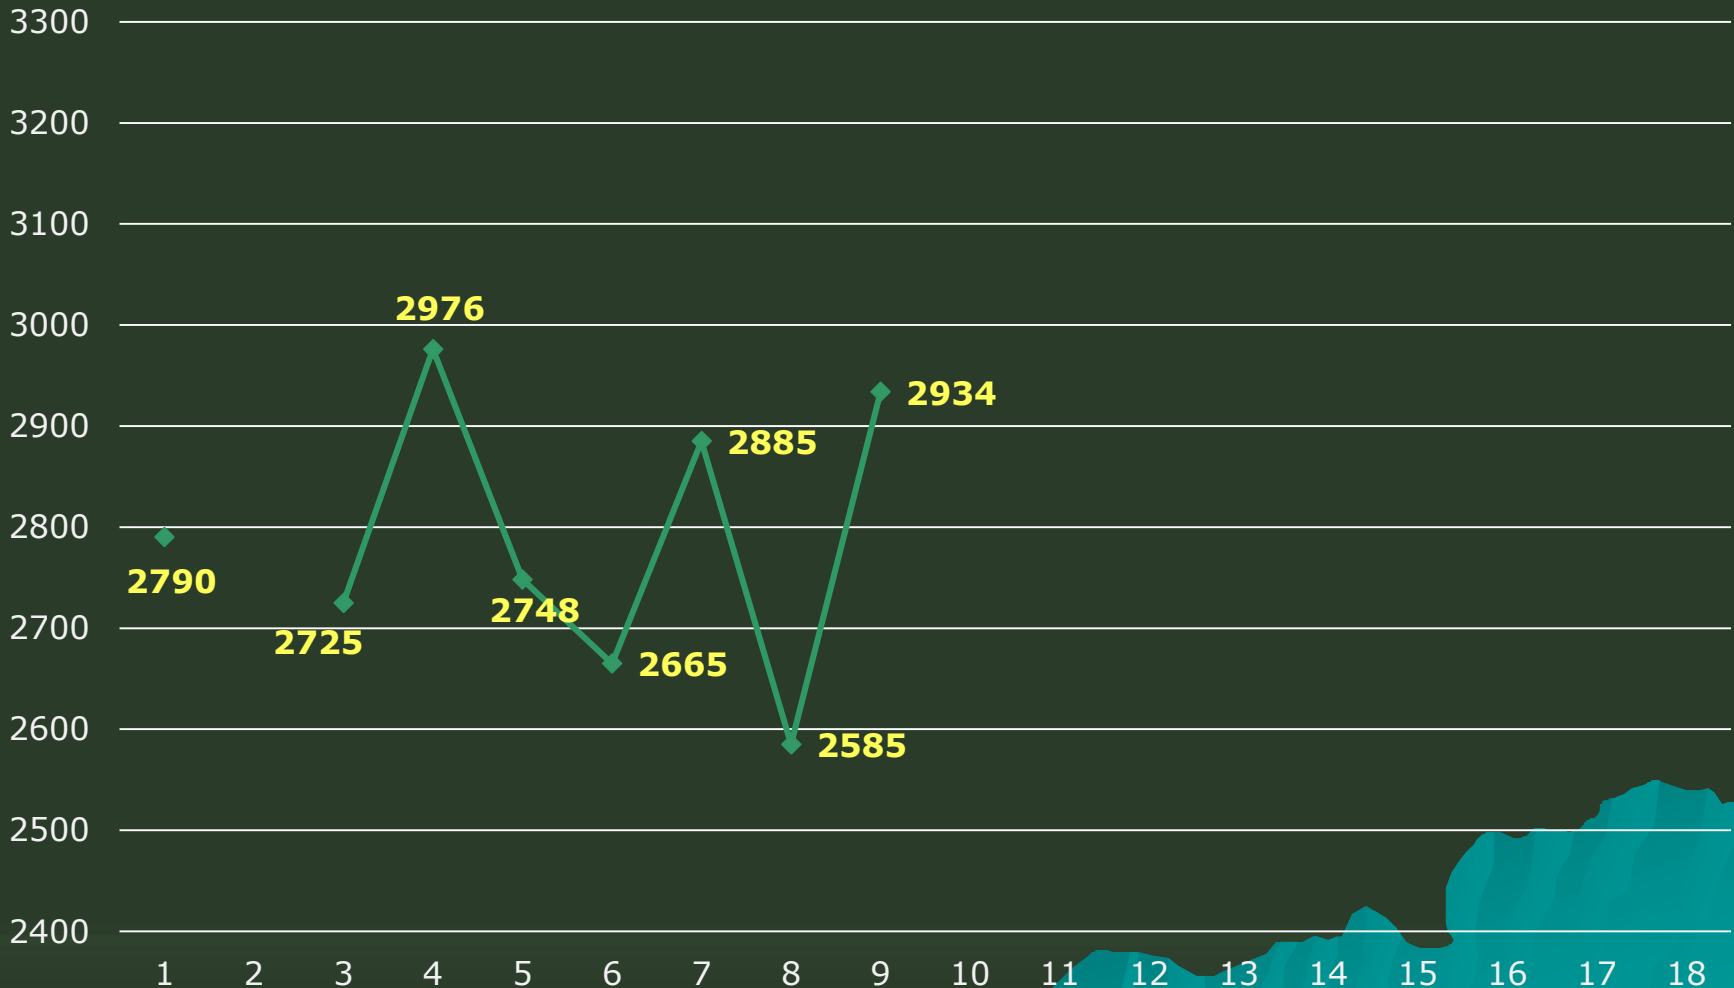

Weekly Average