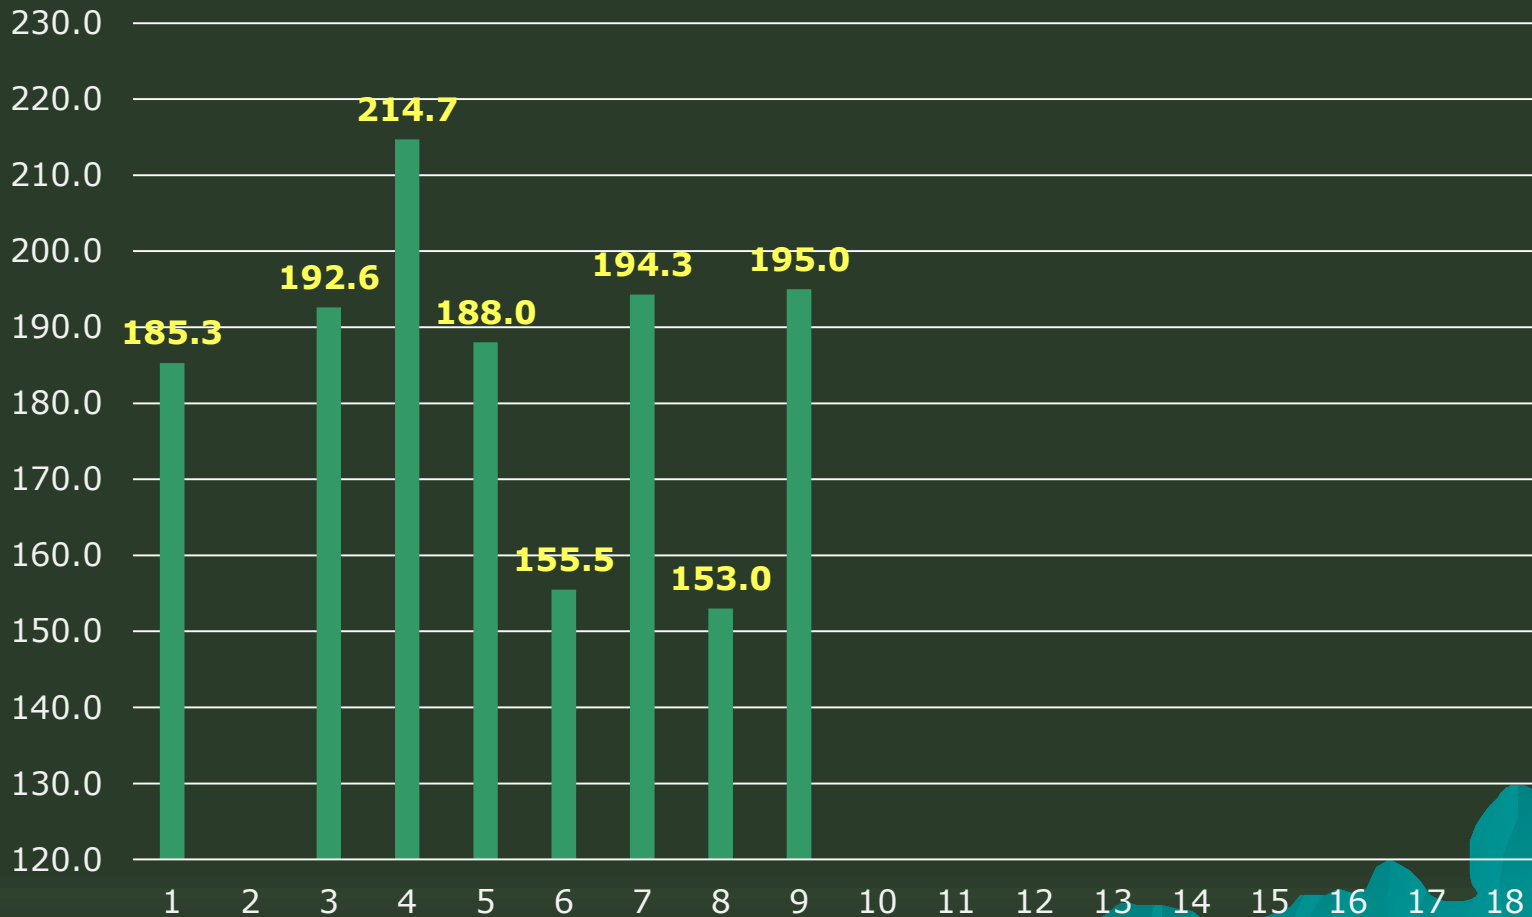

Weekly Average