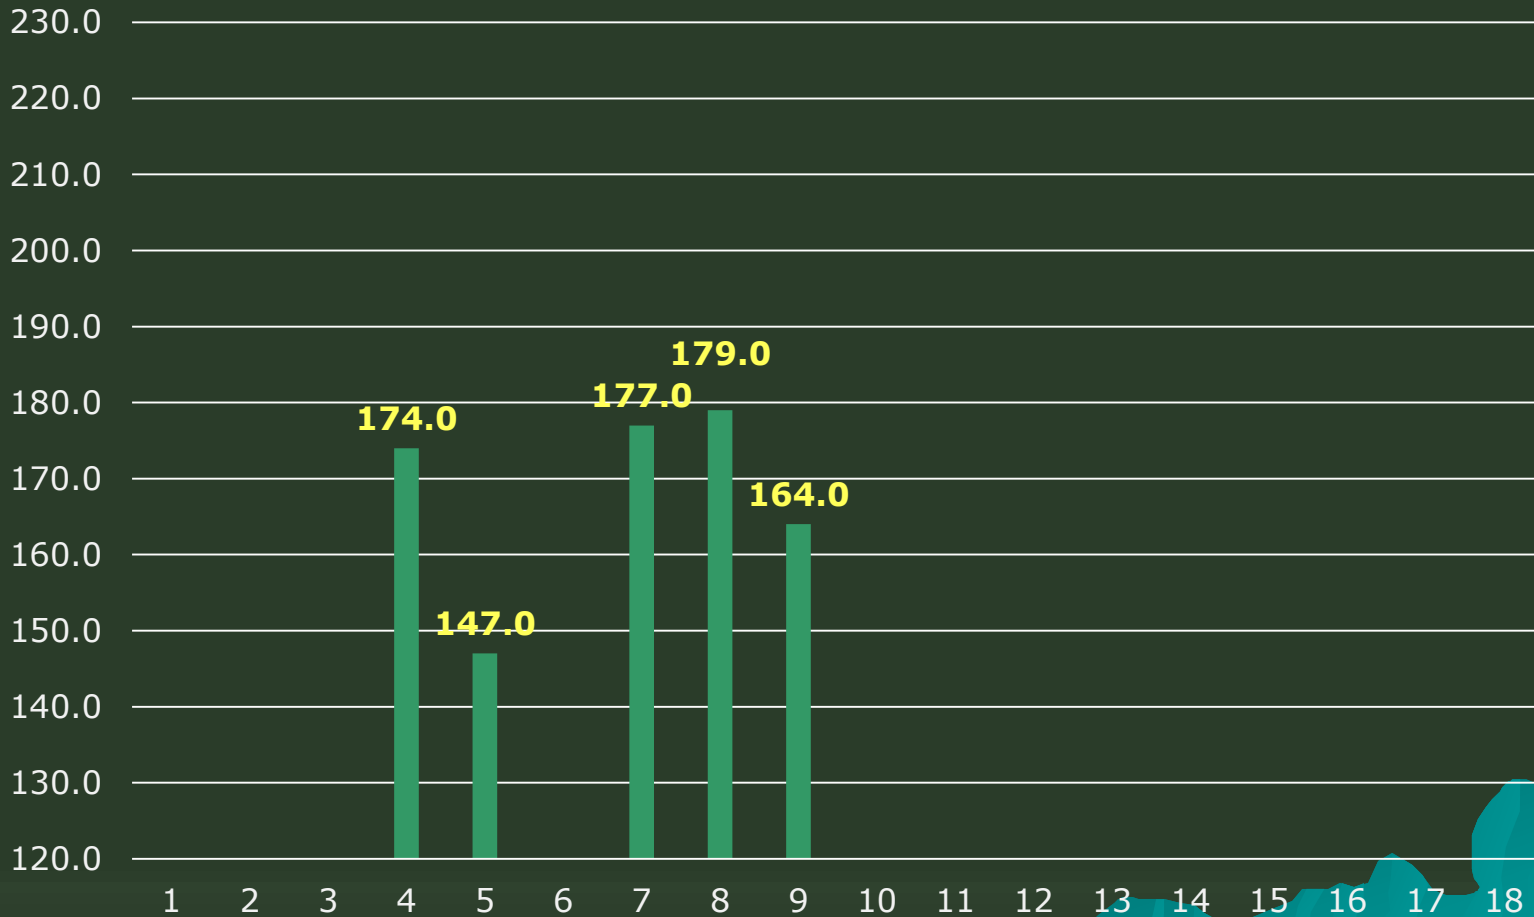

Weekly Average