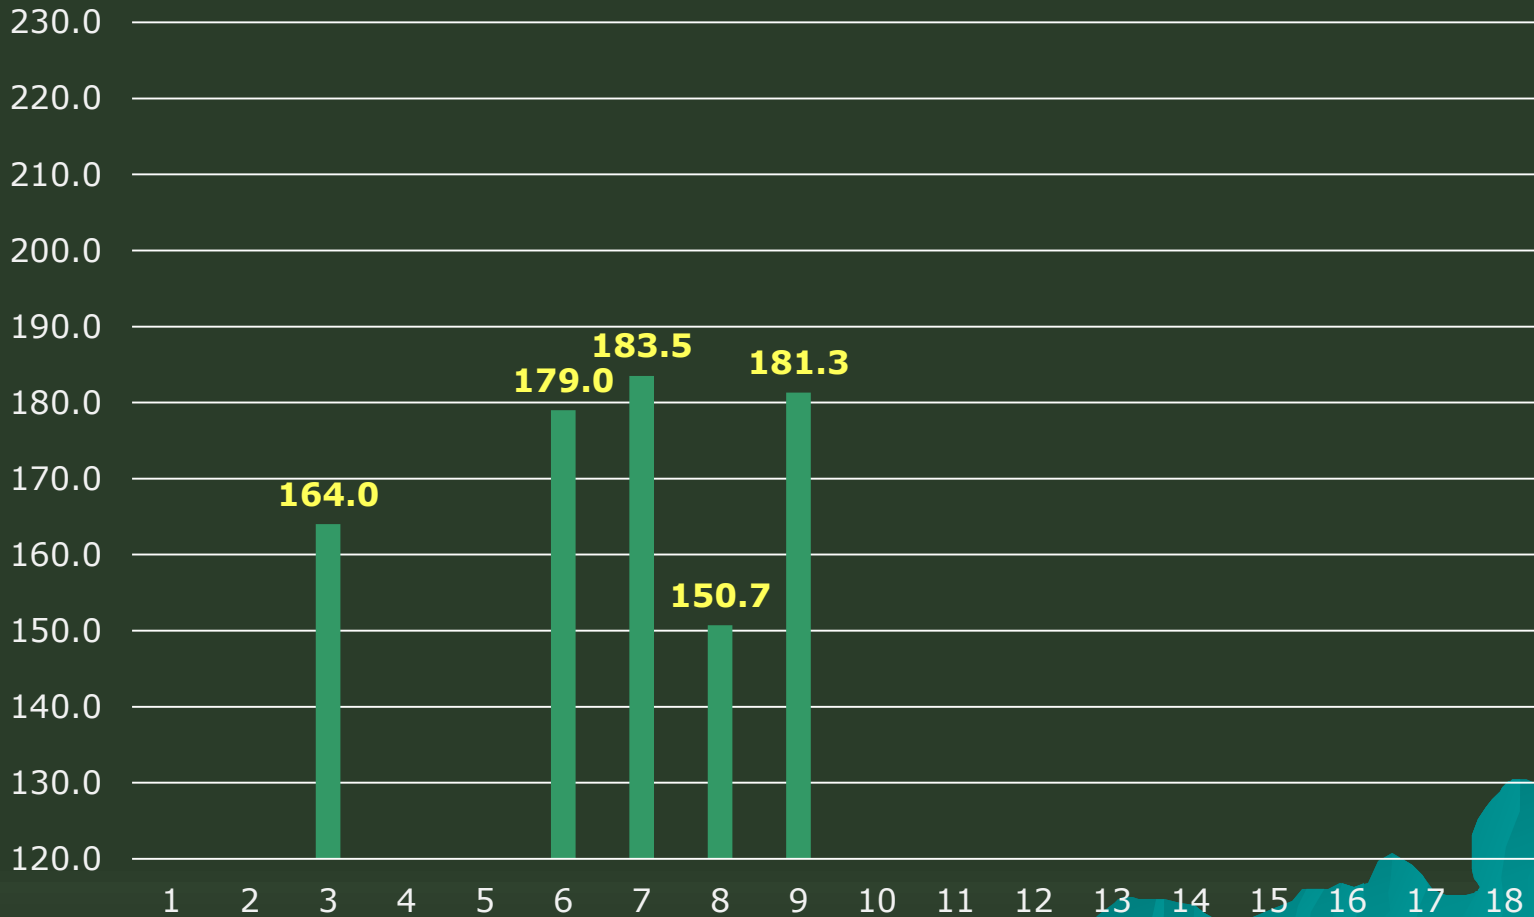

ARMEFTIS MATTHEOS / AEL B.T.

Weekly Average