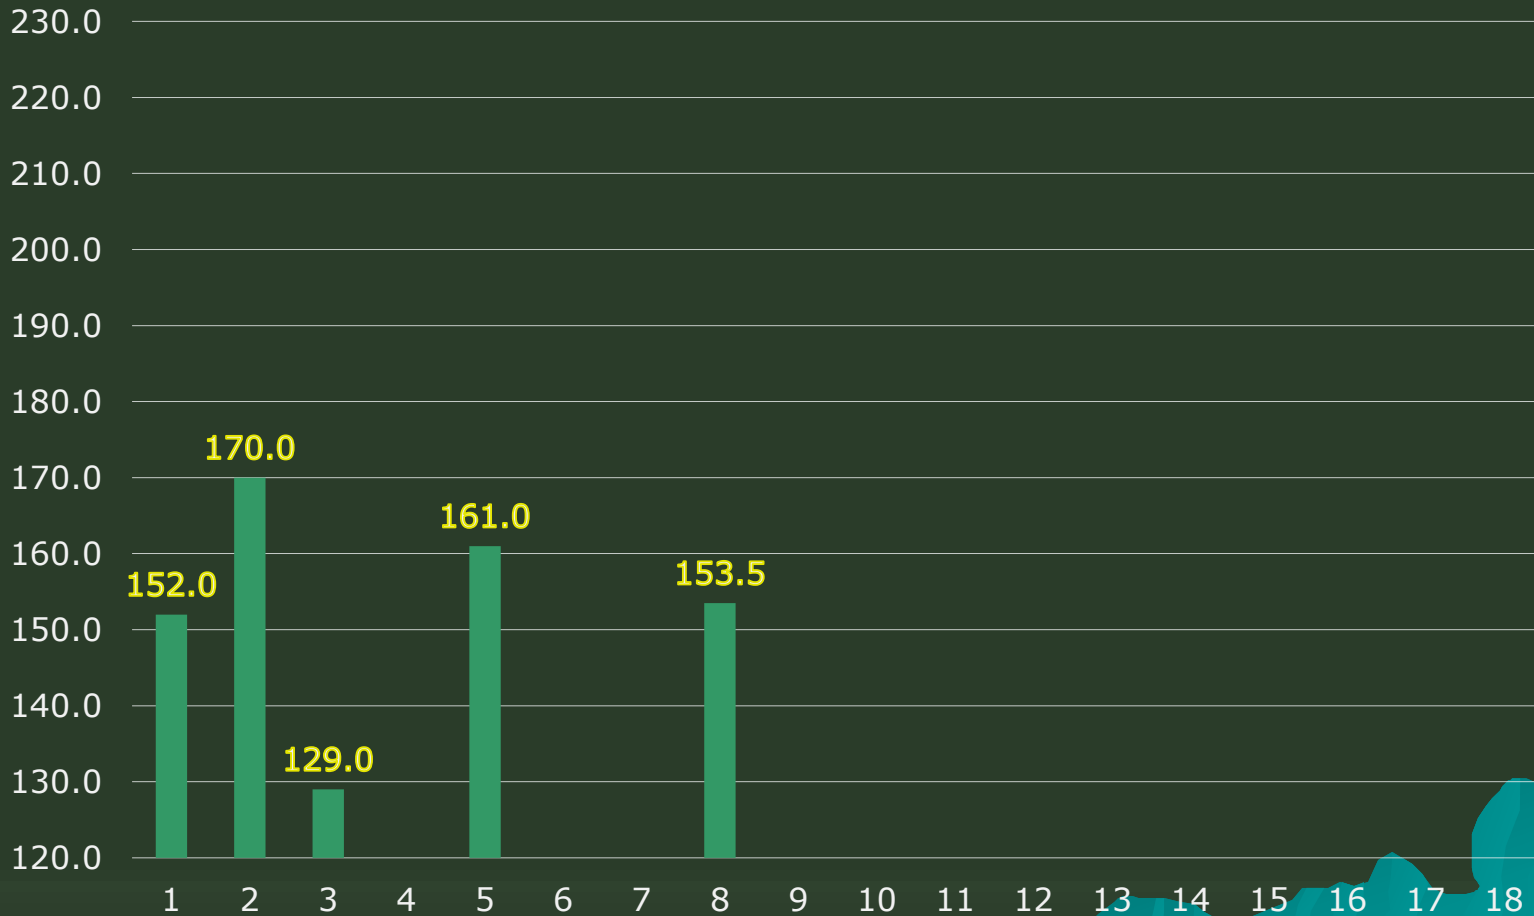

Weekly Average