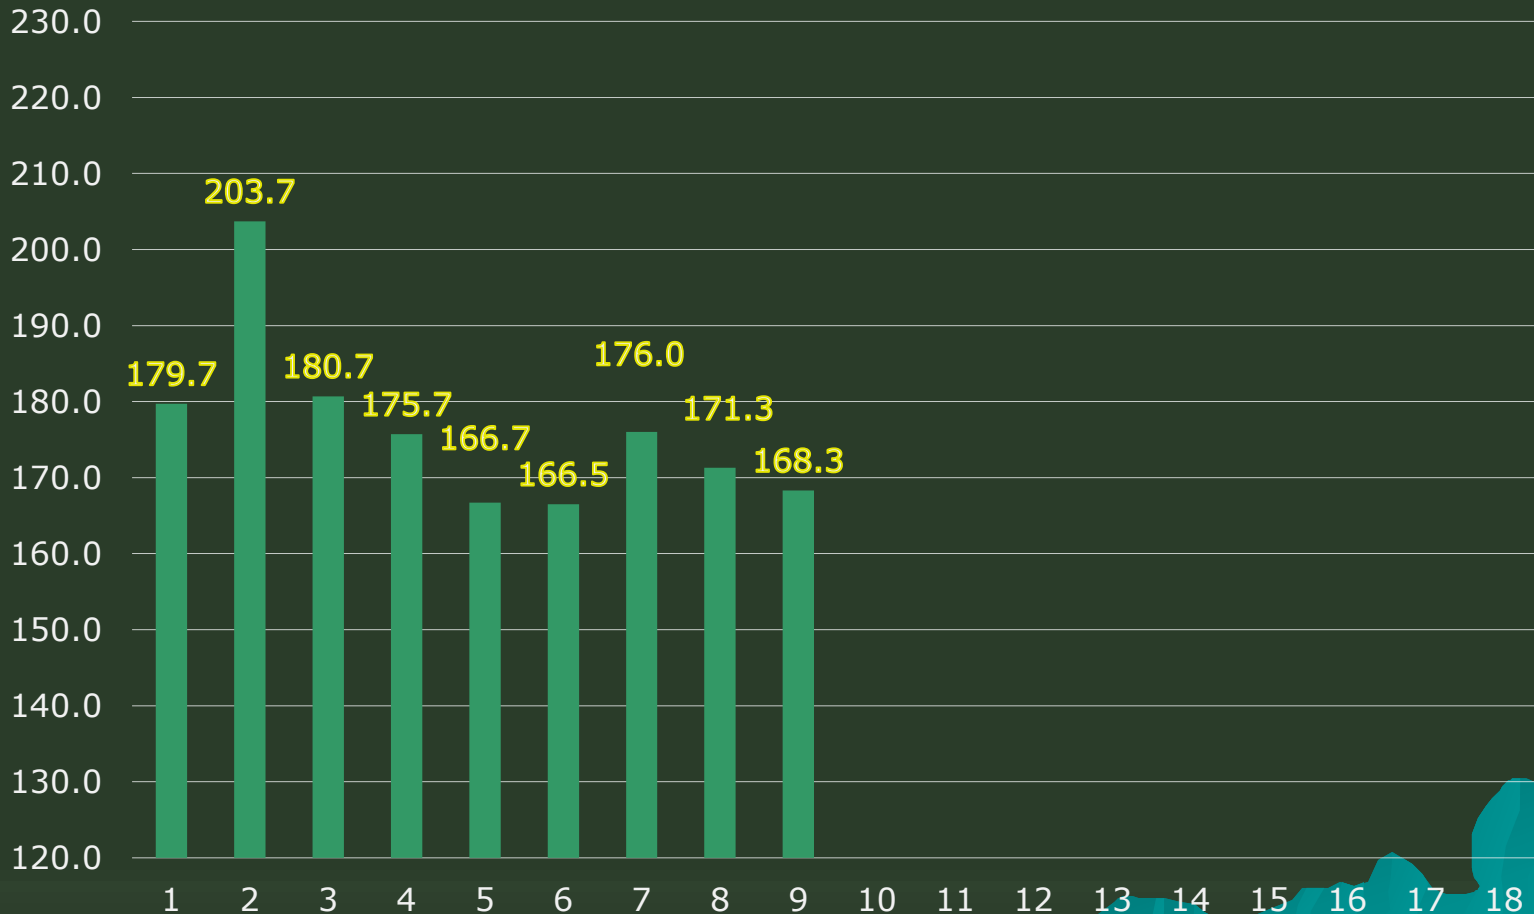

Weekly Average