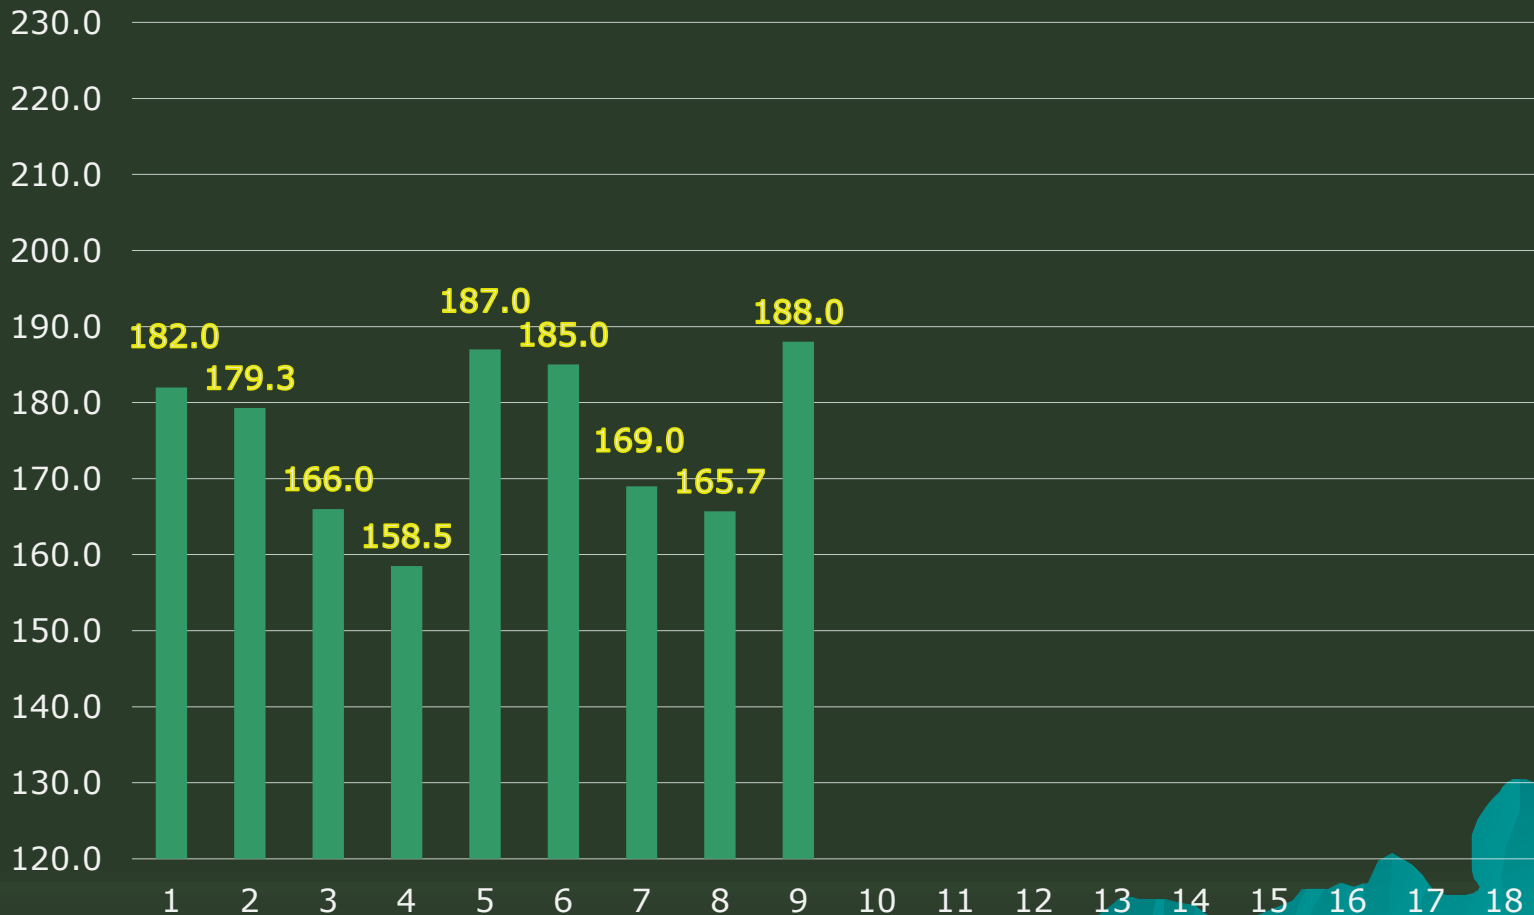

Weekly Average