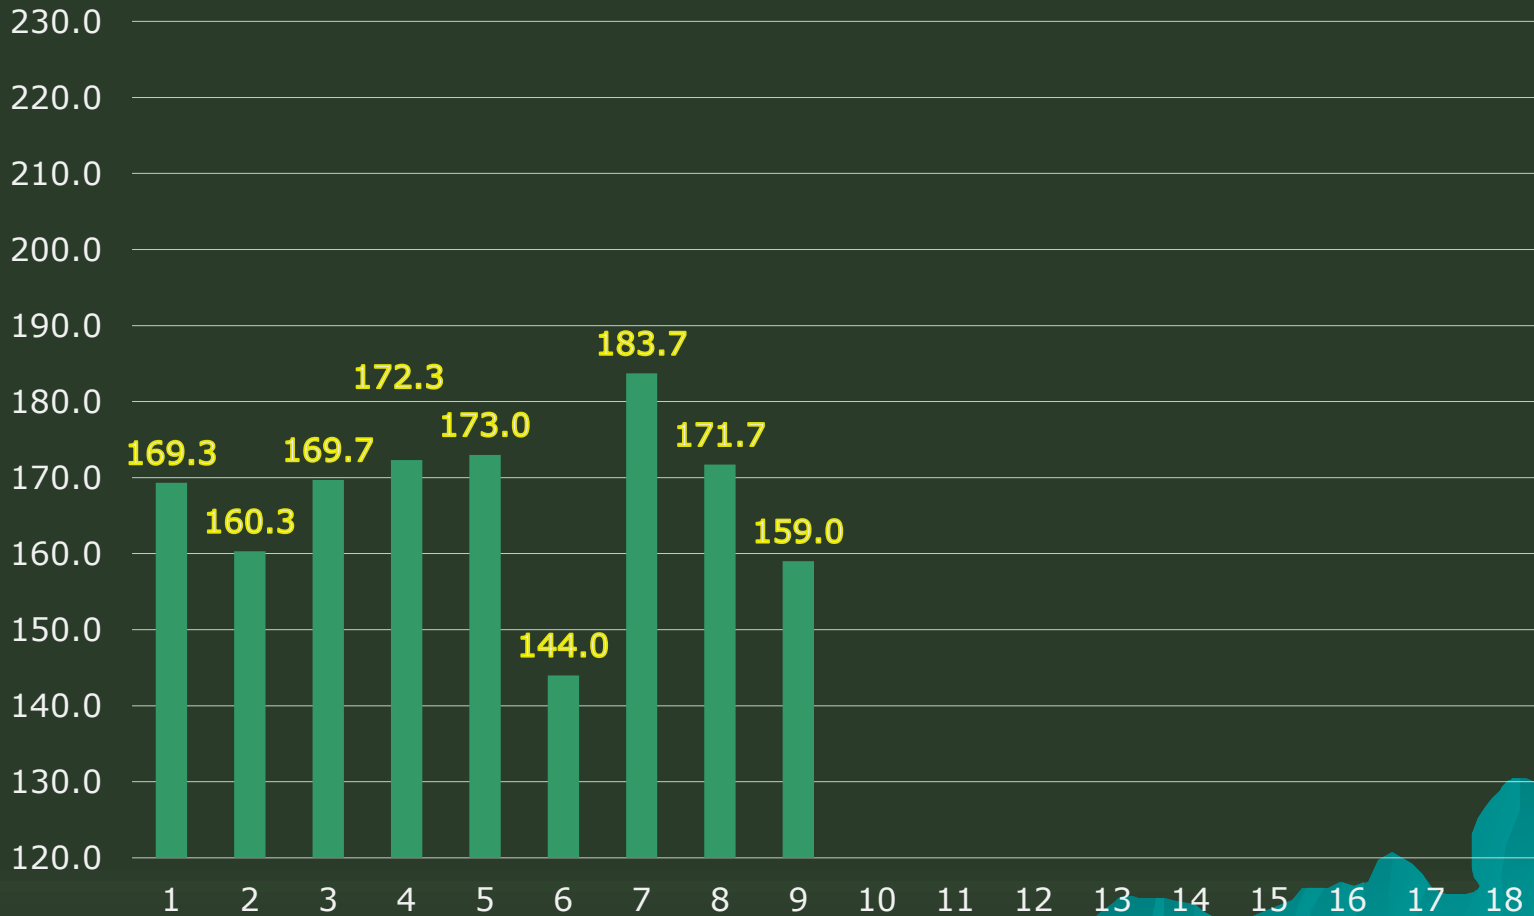

Weekly Average