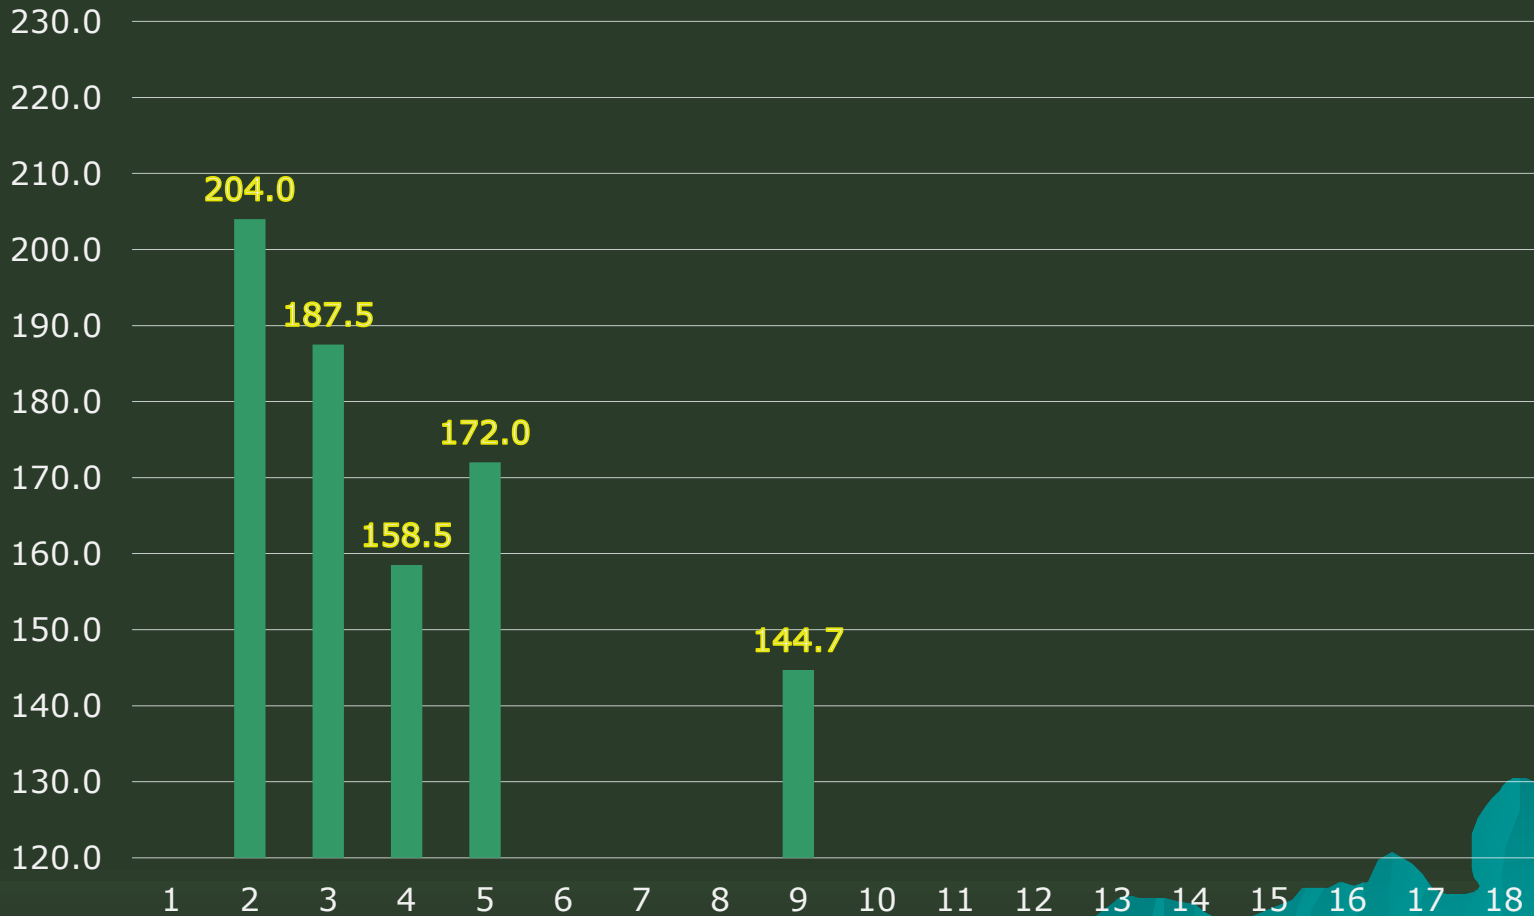

Weekly Average