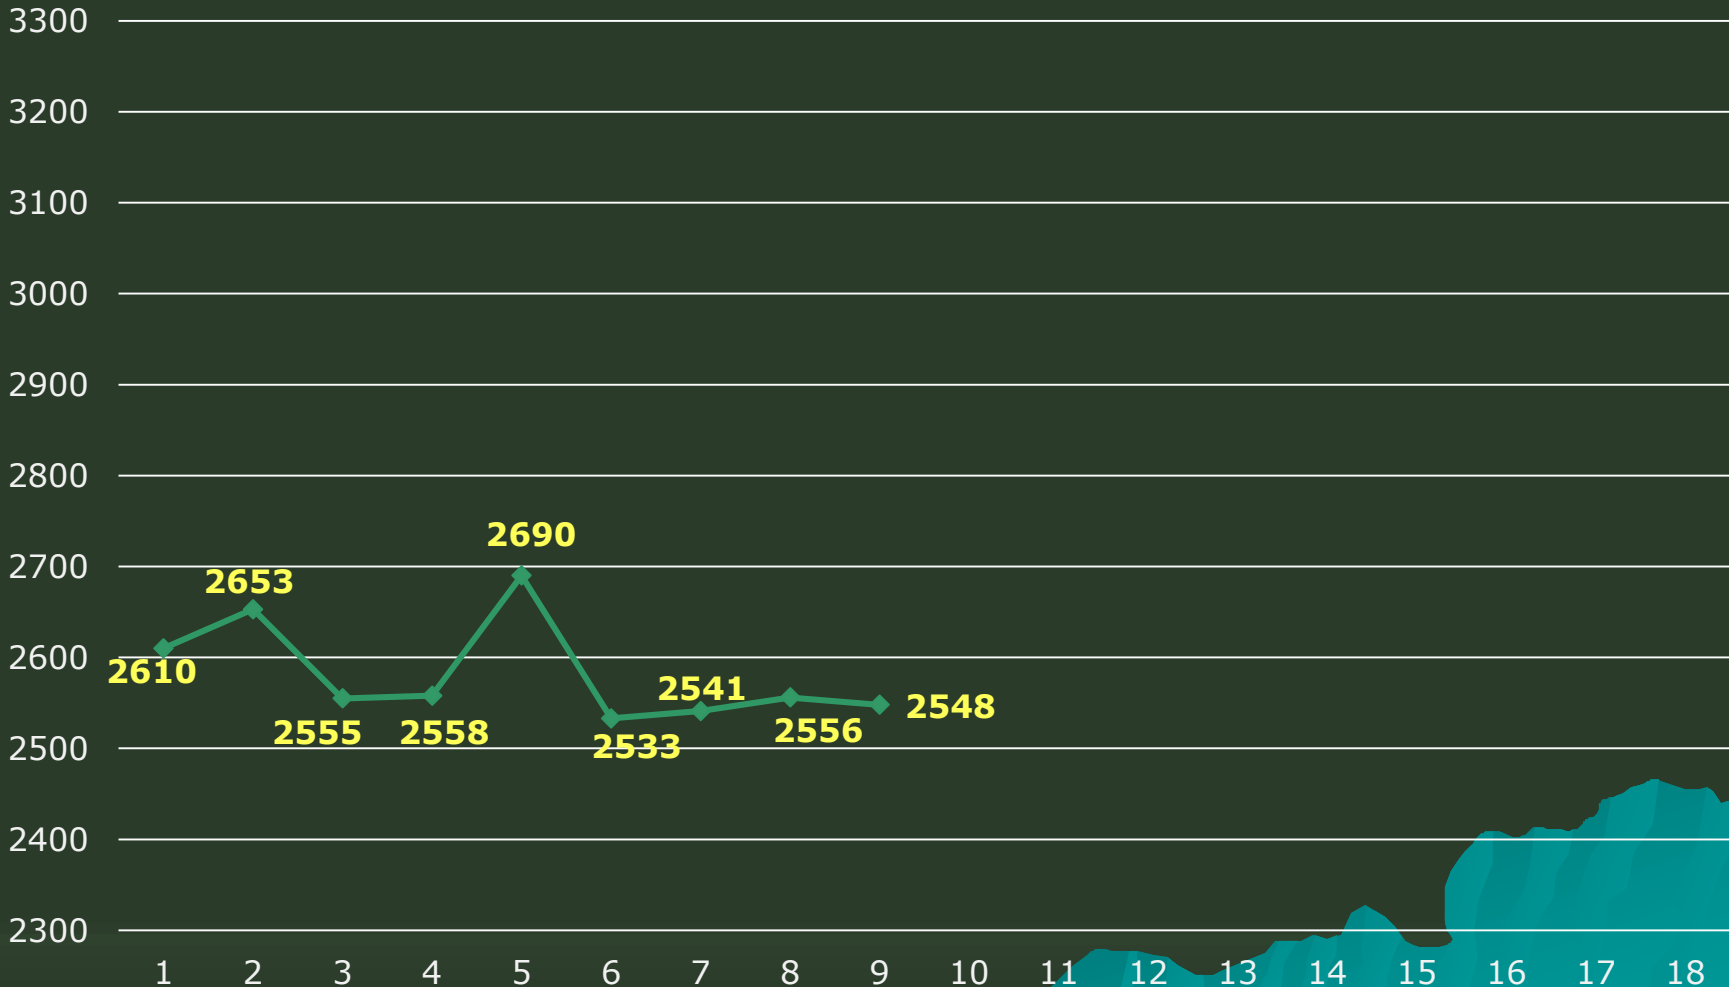

Weekly Average