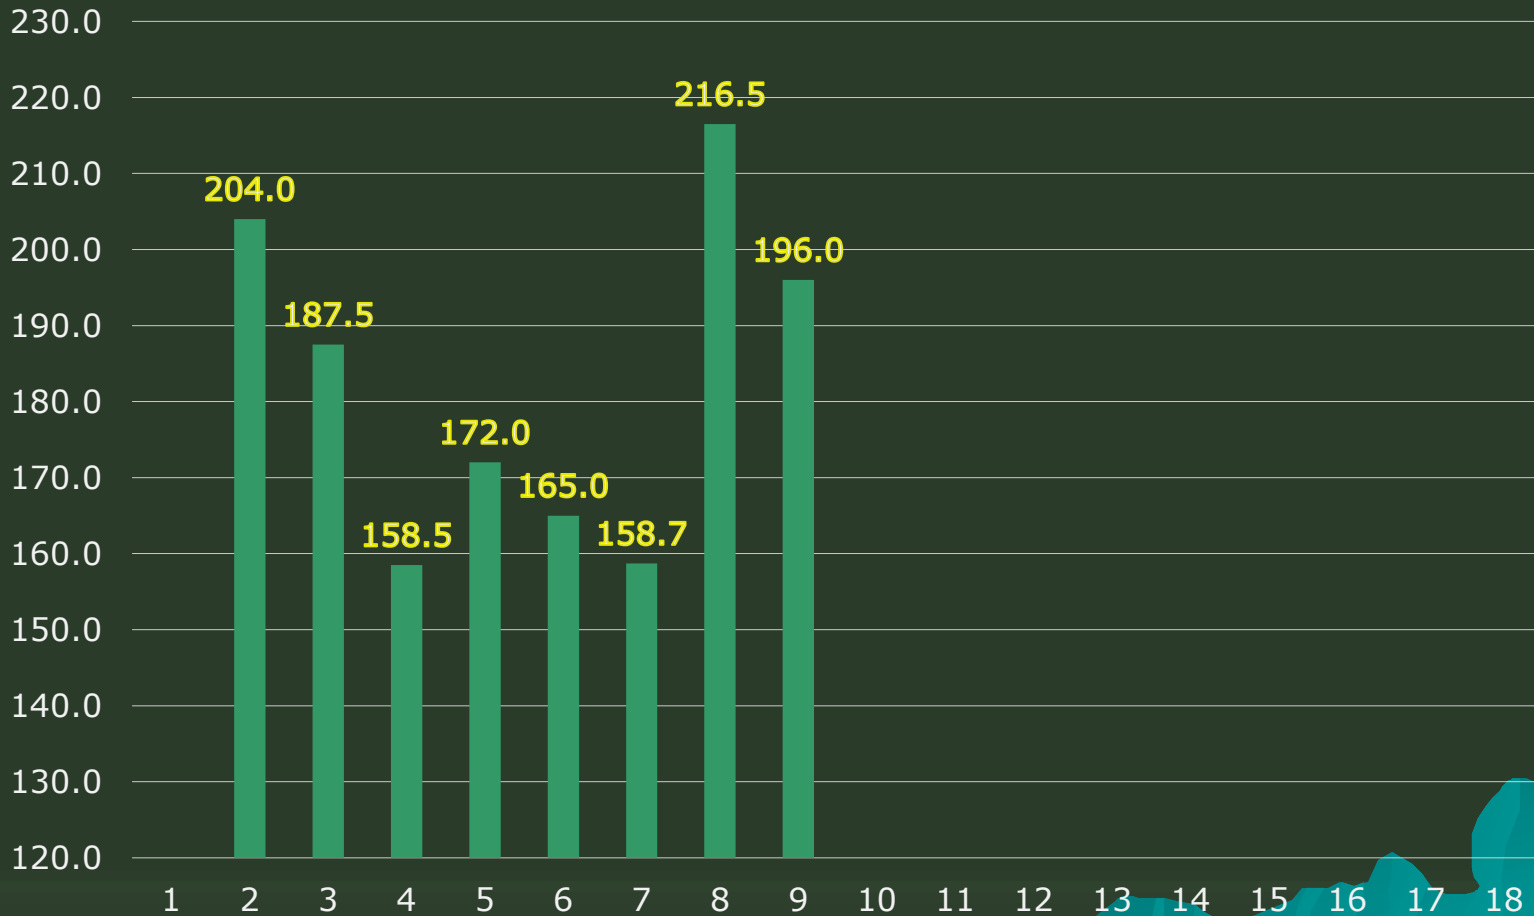

Weekly Average