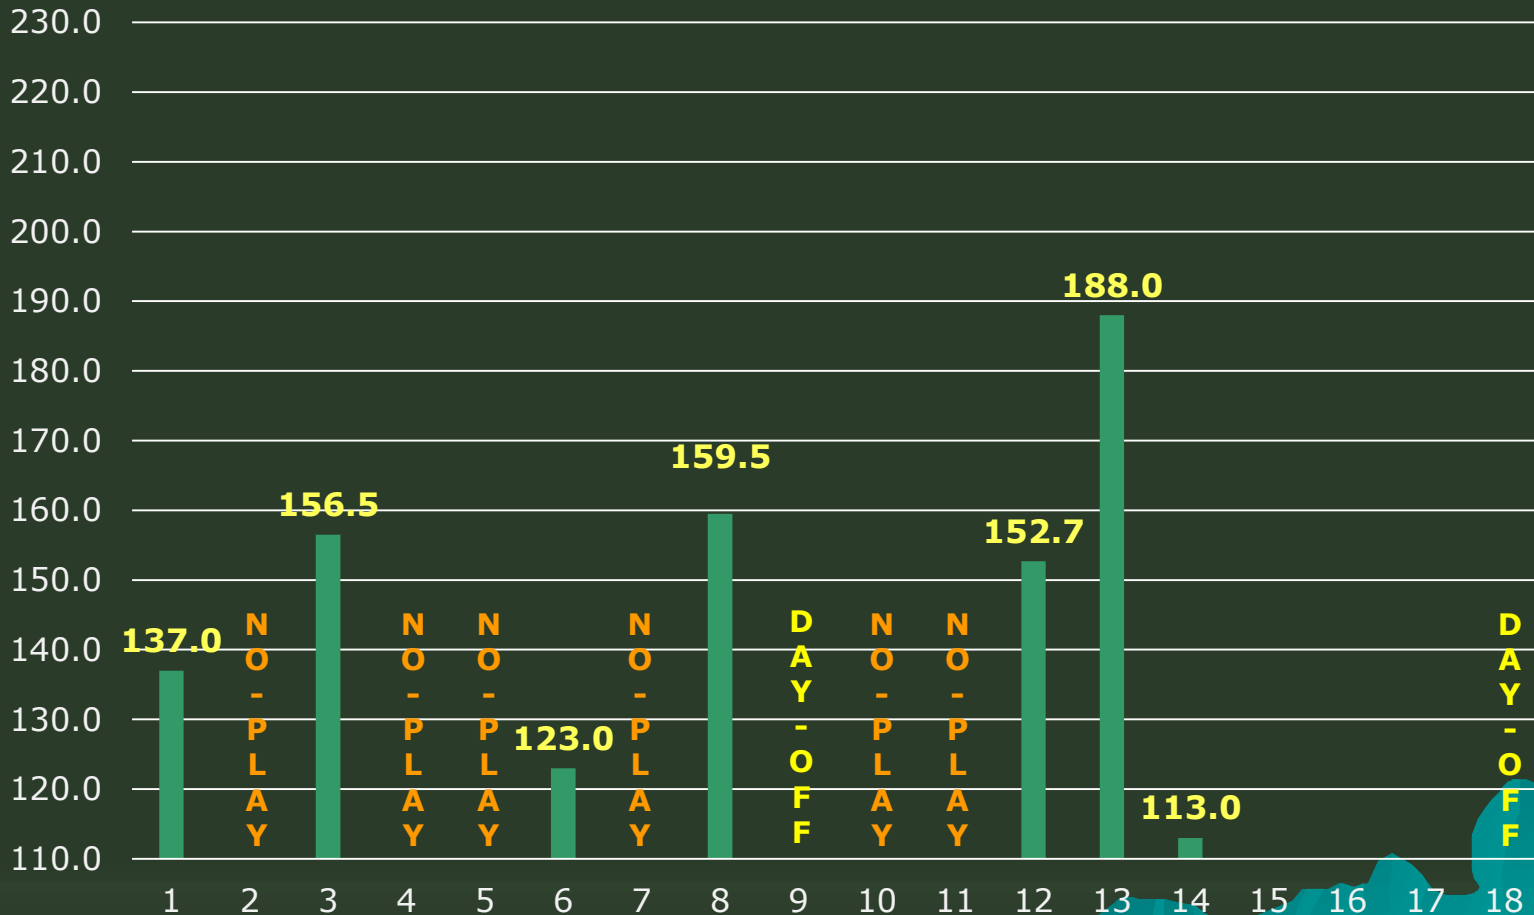

Weekly Average