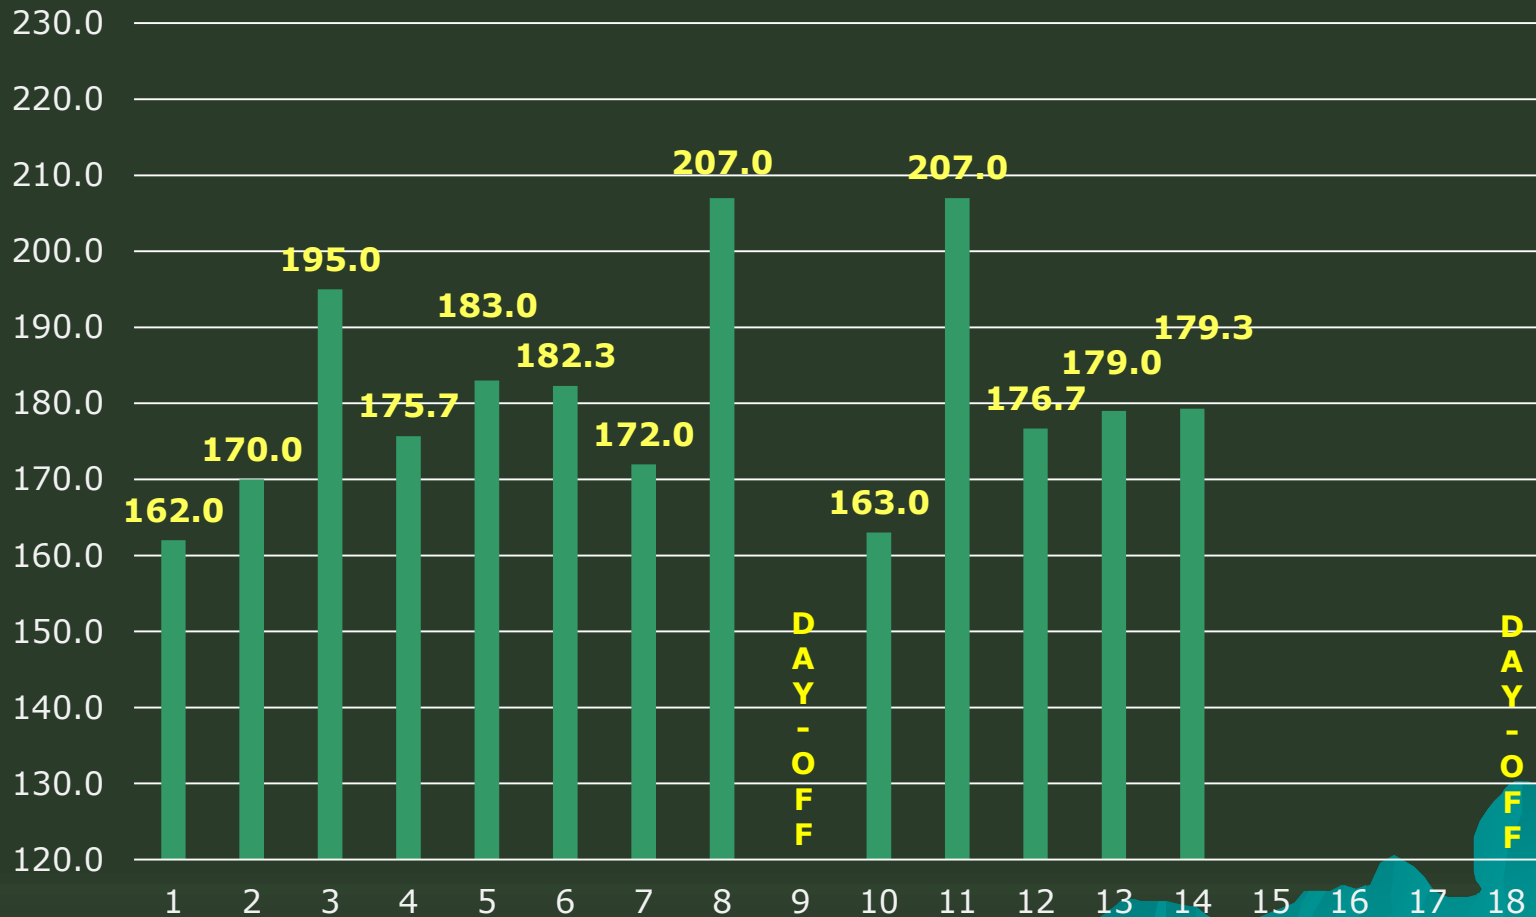

Weekly Average