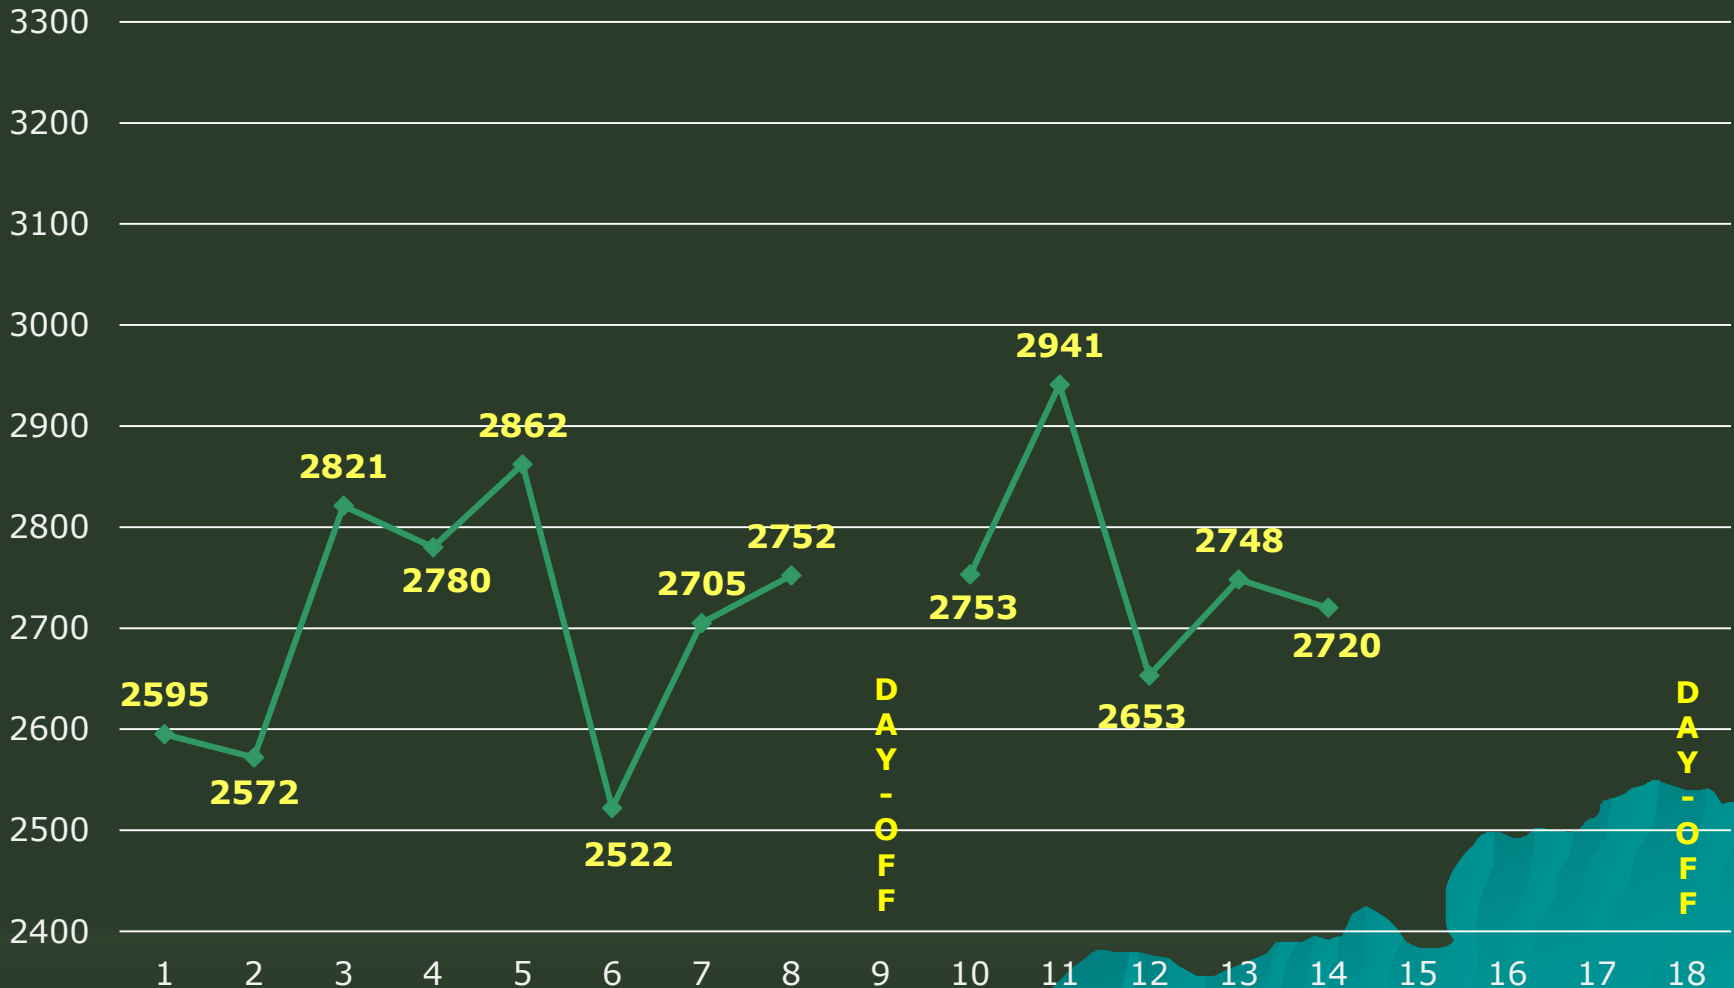

RHINOS

Weekly Average