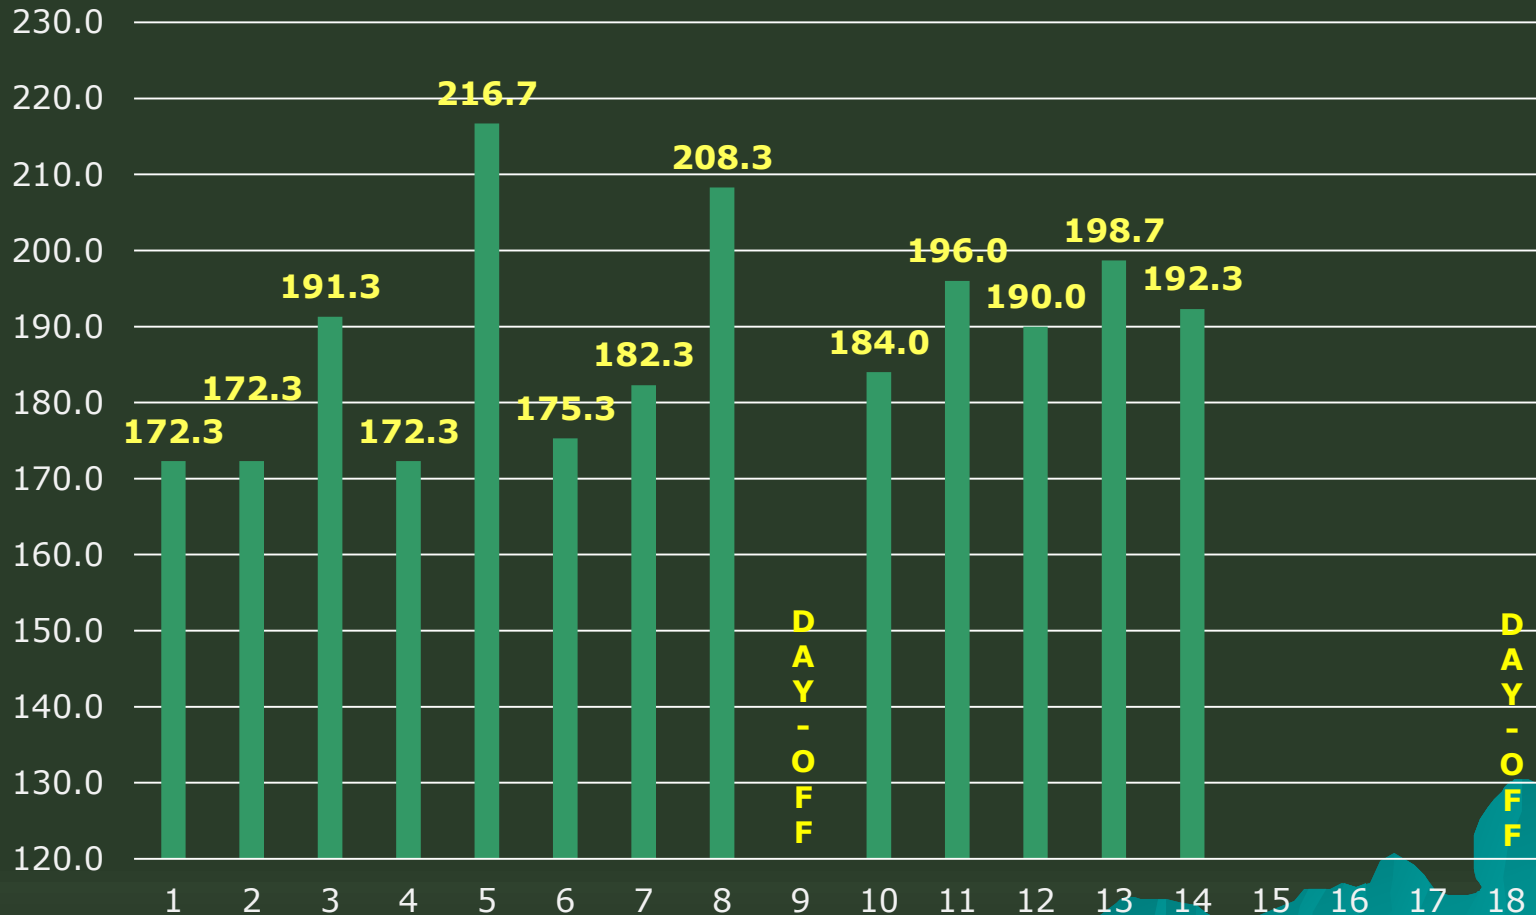

Weekly Average