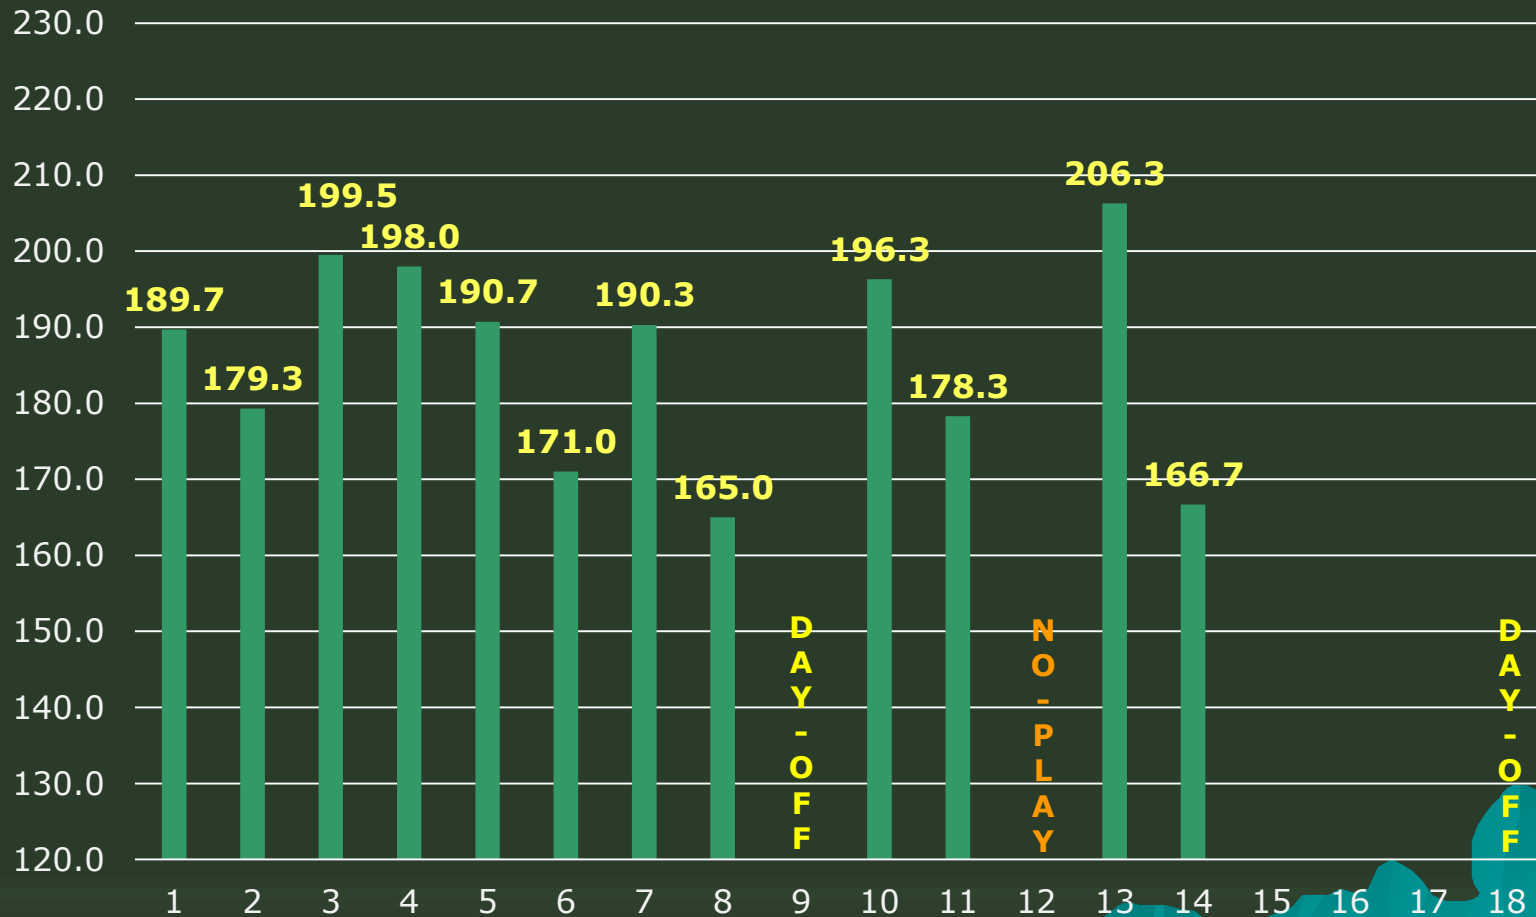

Weekly Average