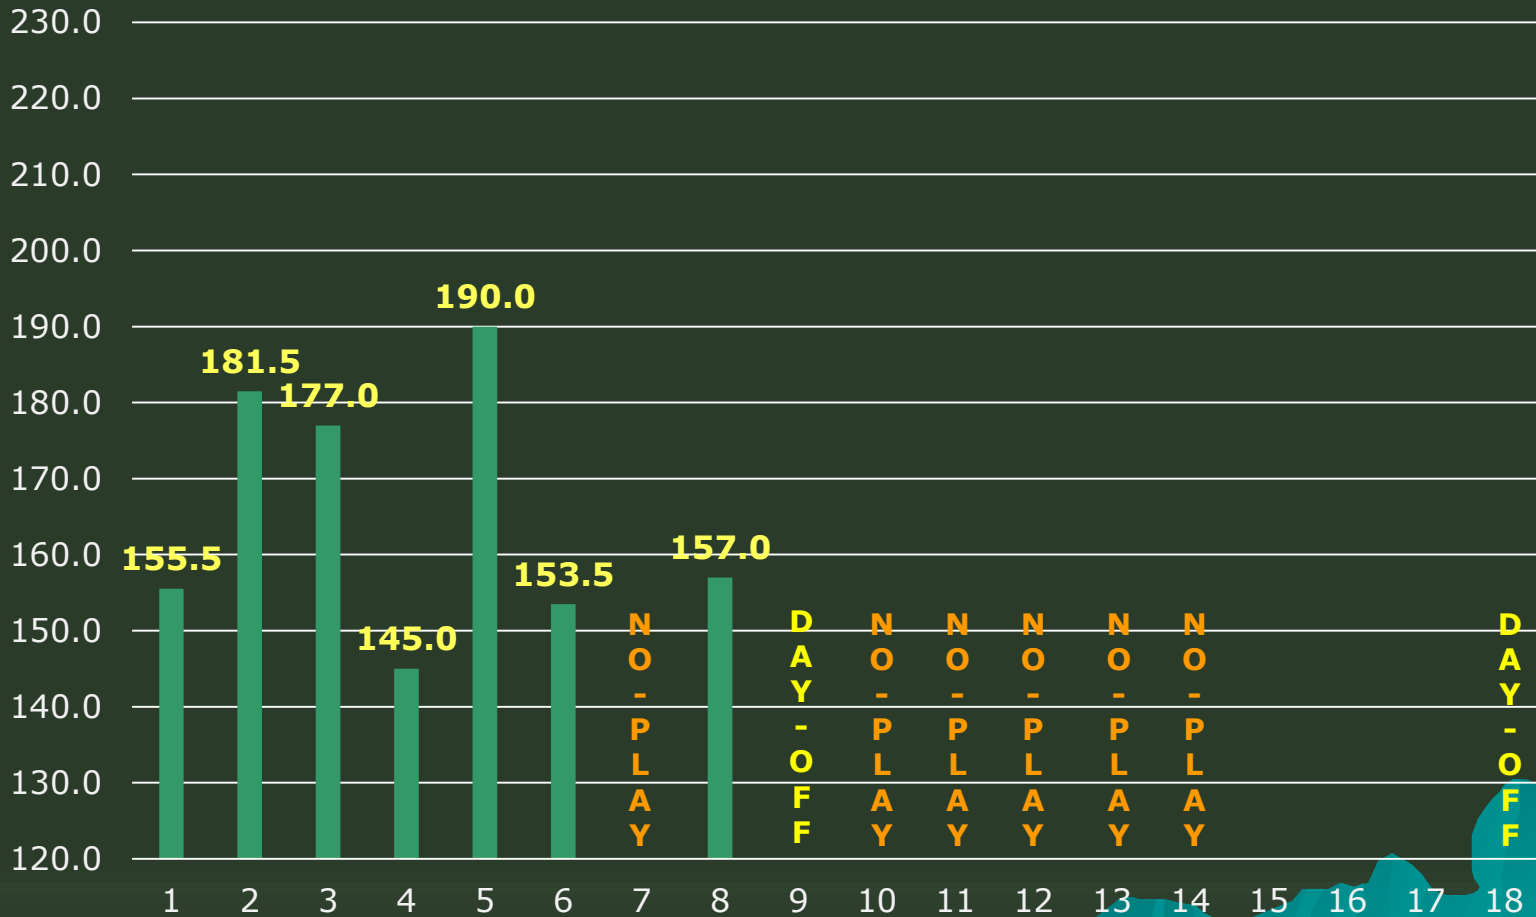

Weekly Average