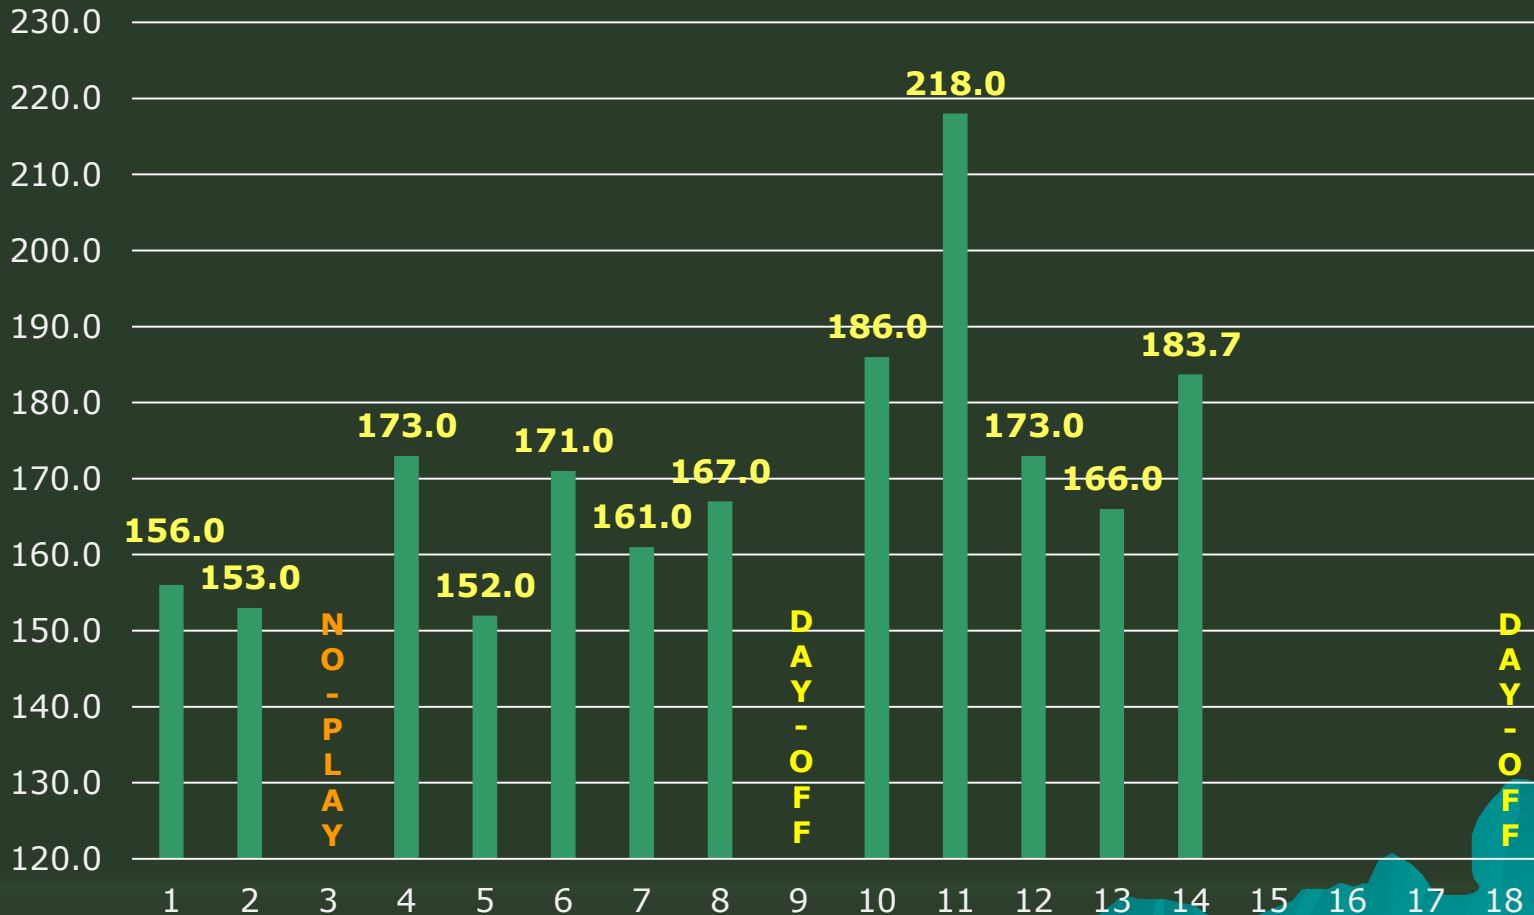

## Season 2019-20

## Weekly Average

# PREMIER BOWLING LEAGUE WEEKLY TEAMS PROGRESS CHART Season 2019-20 MINA NONIS