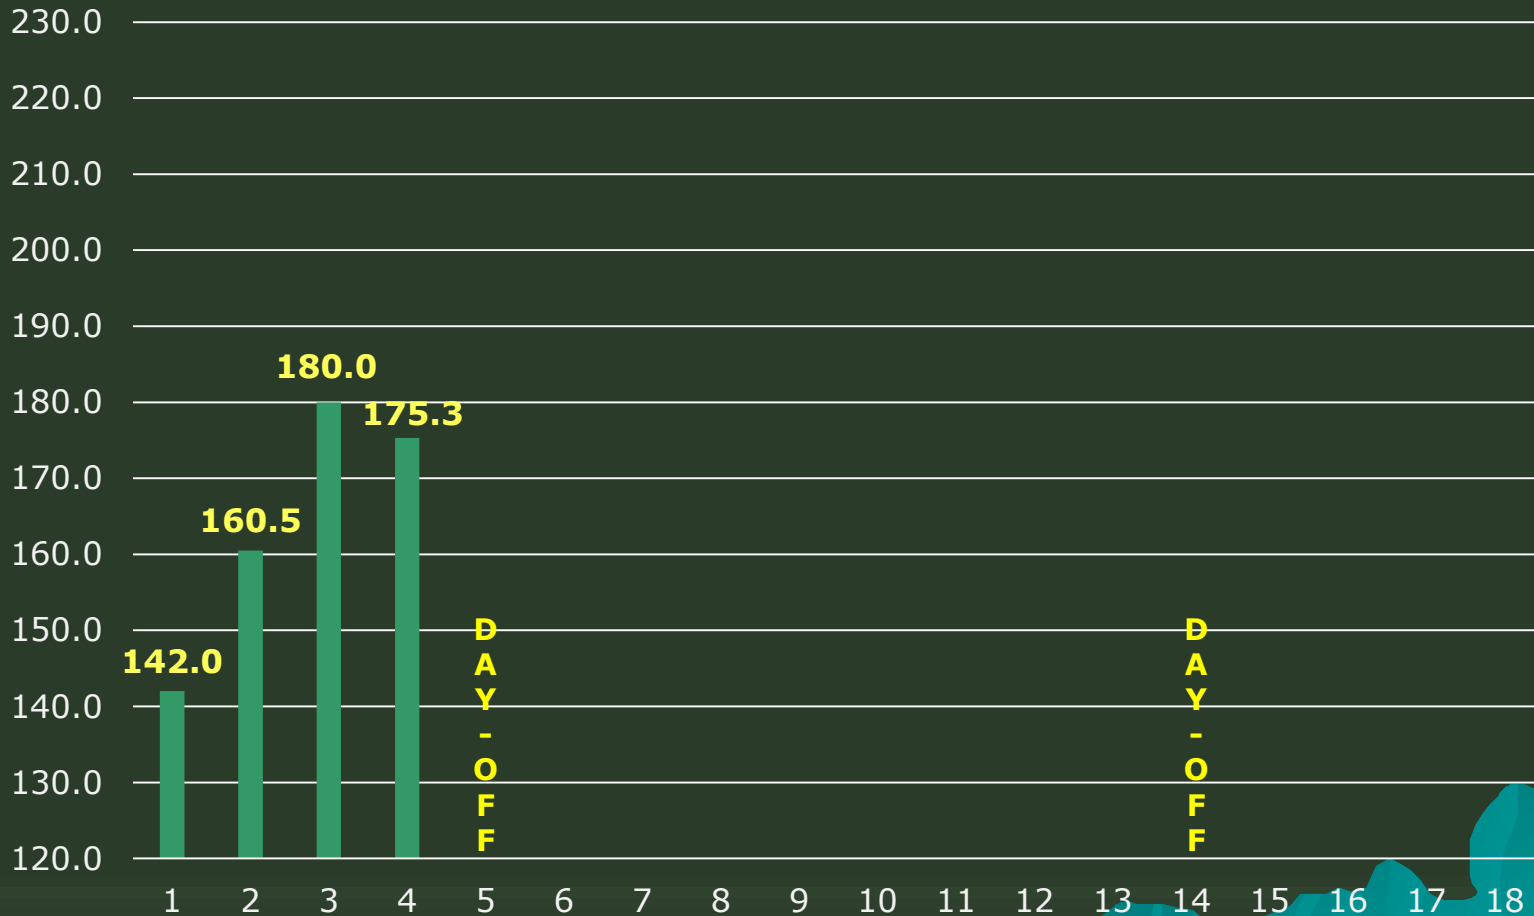

Weekly Average