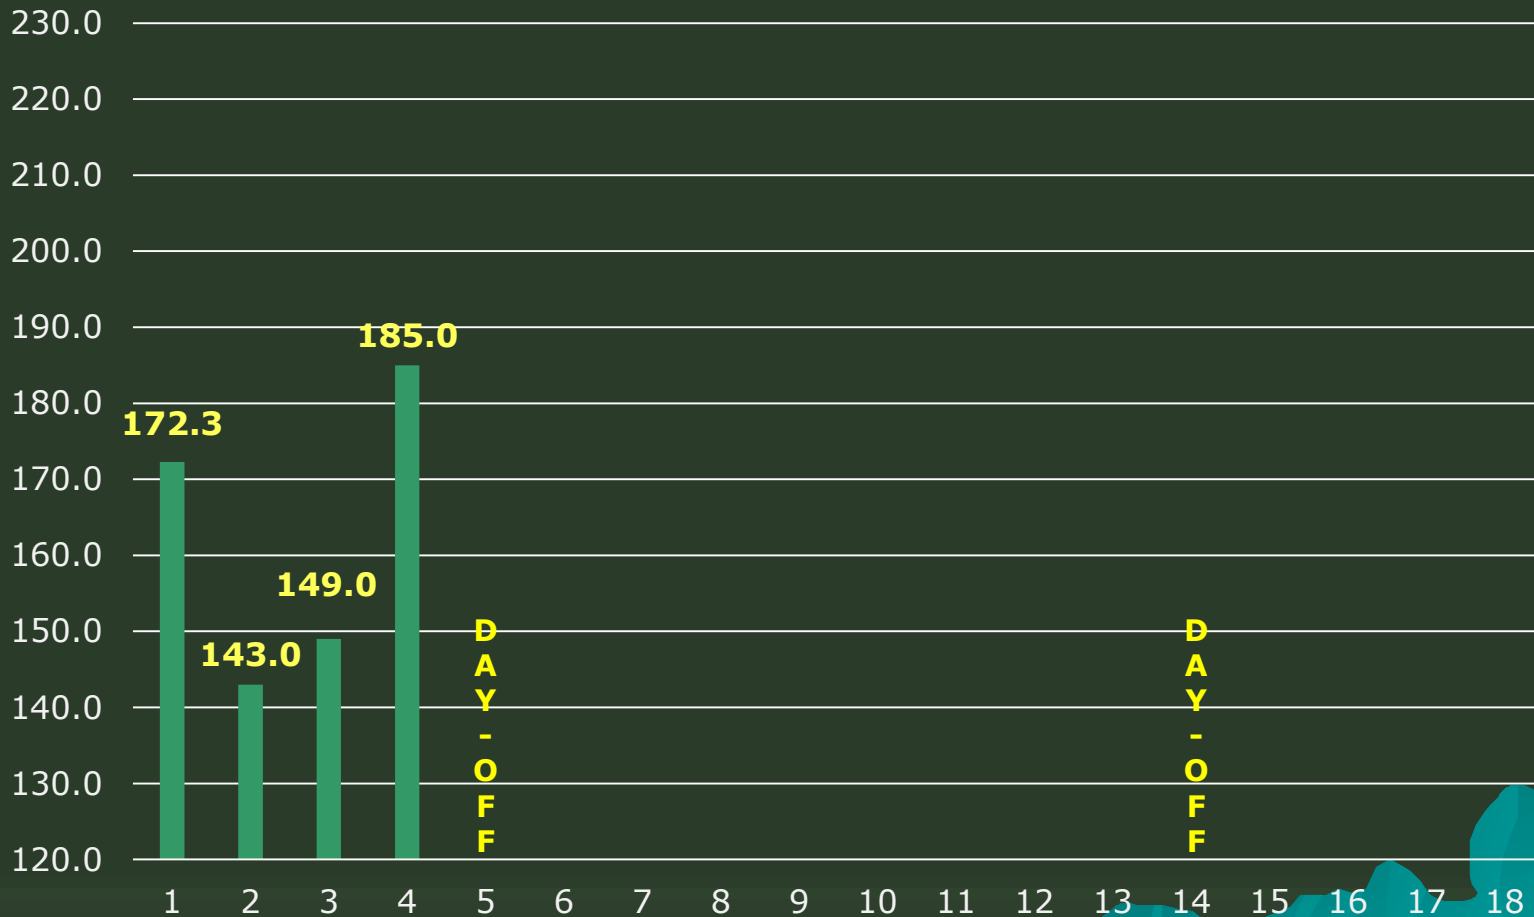

Weekly Average