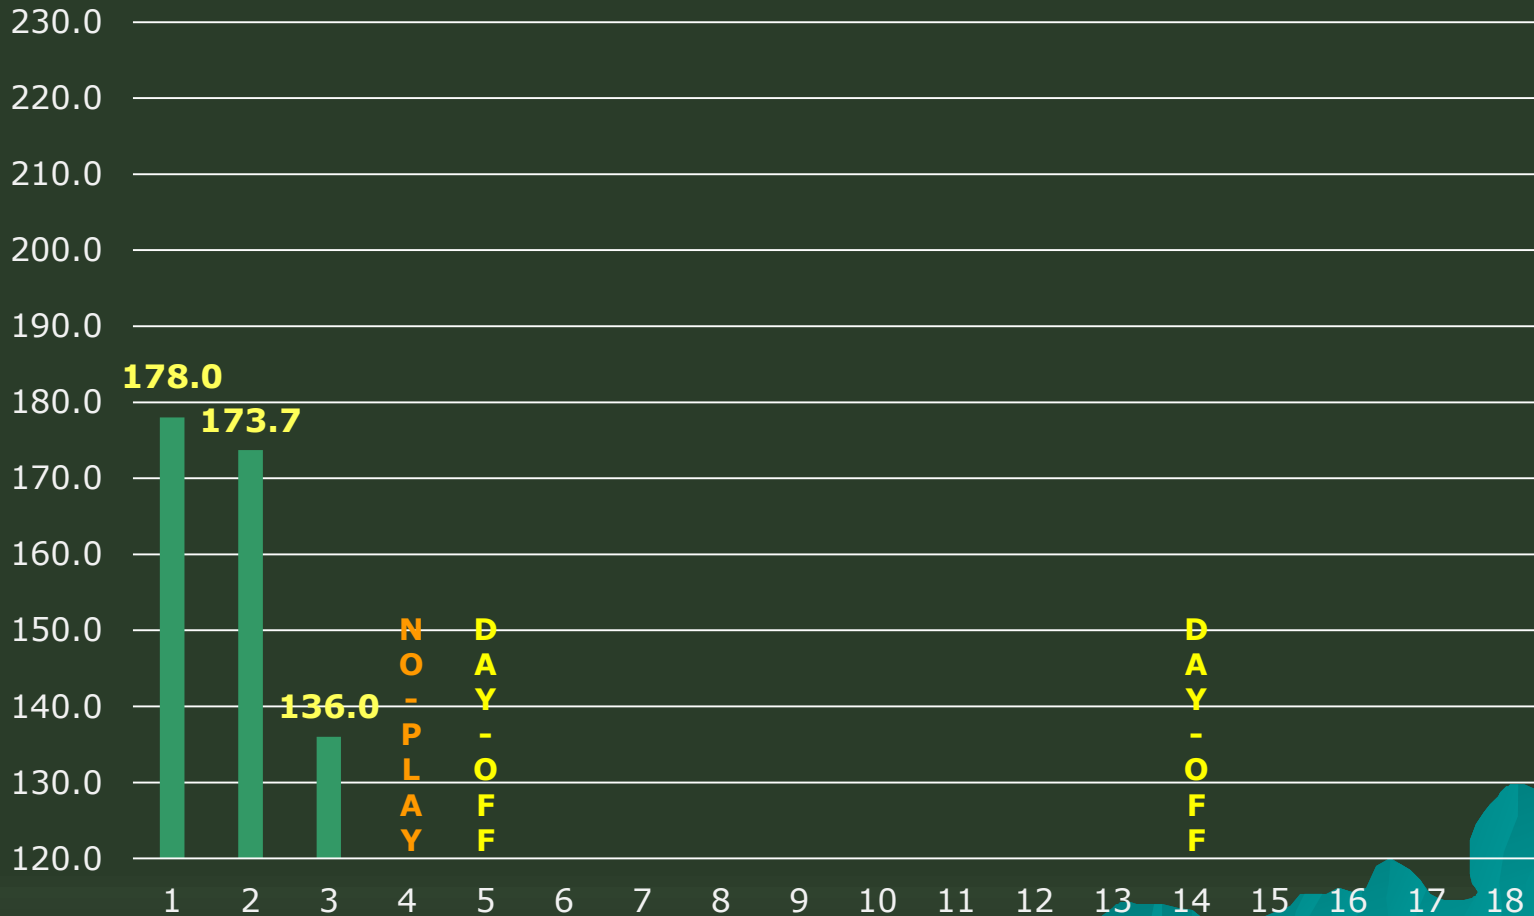

Weekly Average