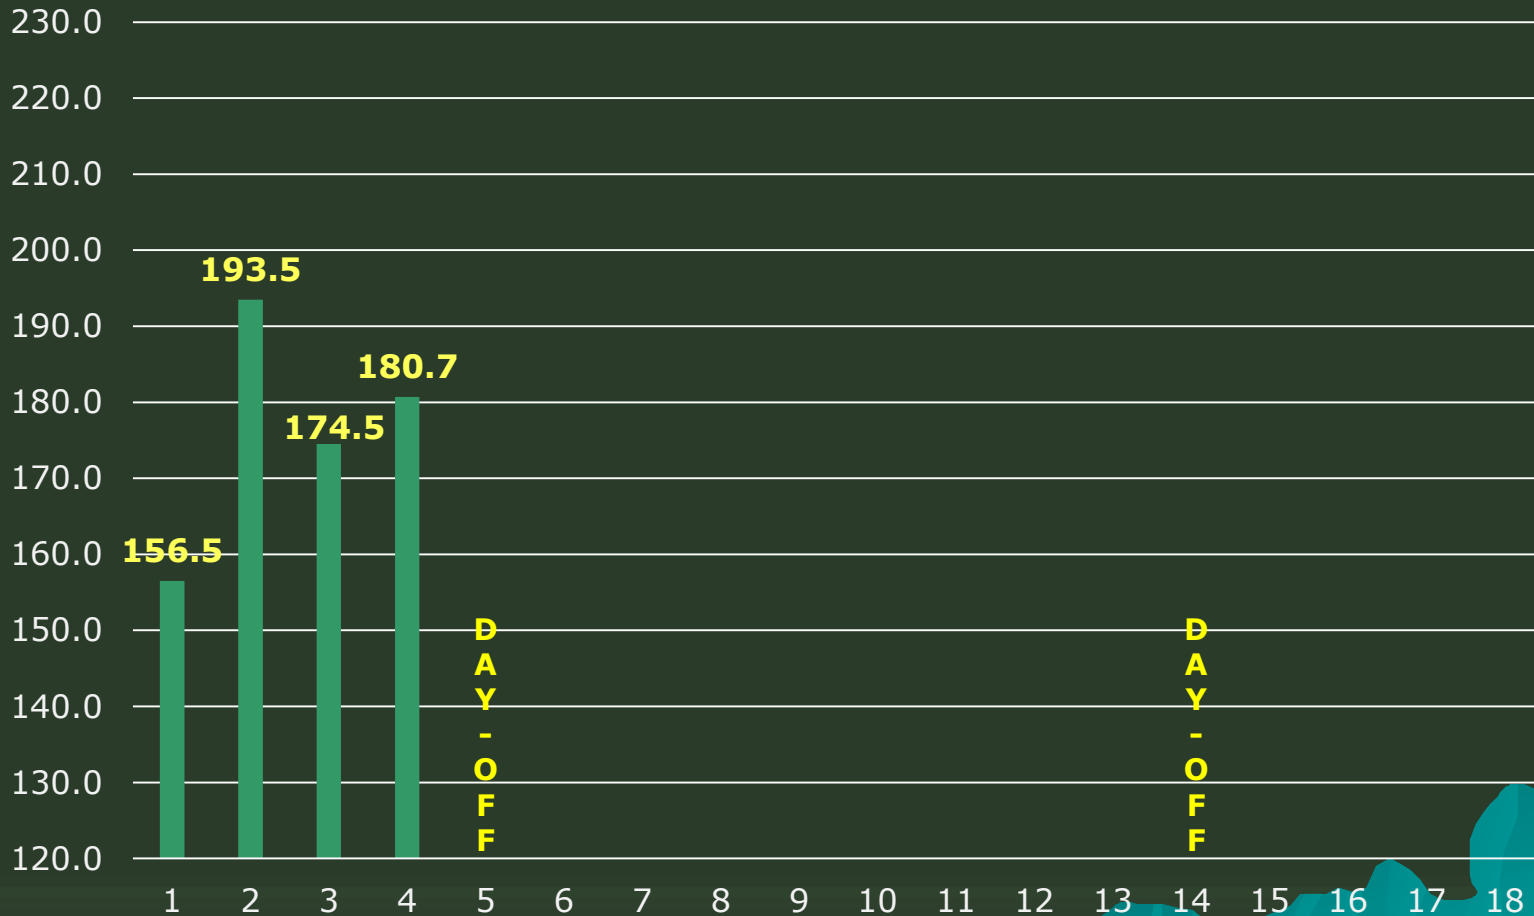

THEOLOGOU MENELAOS

Weekly Average