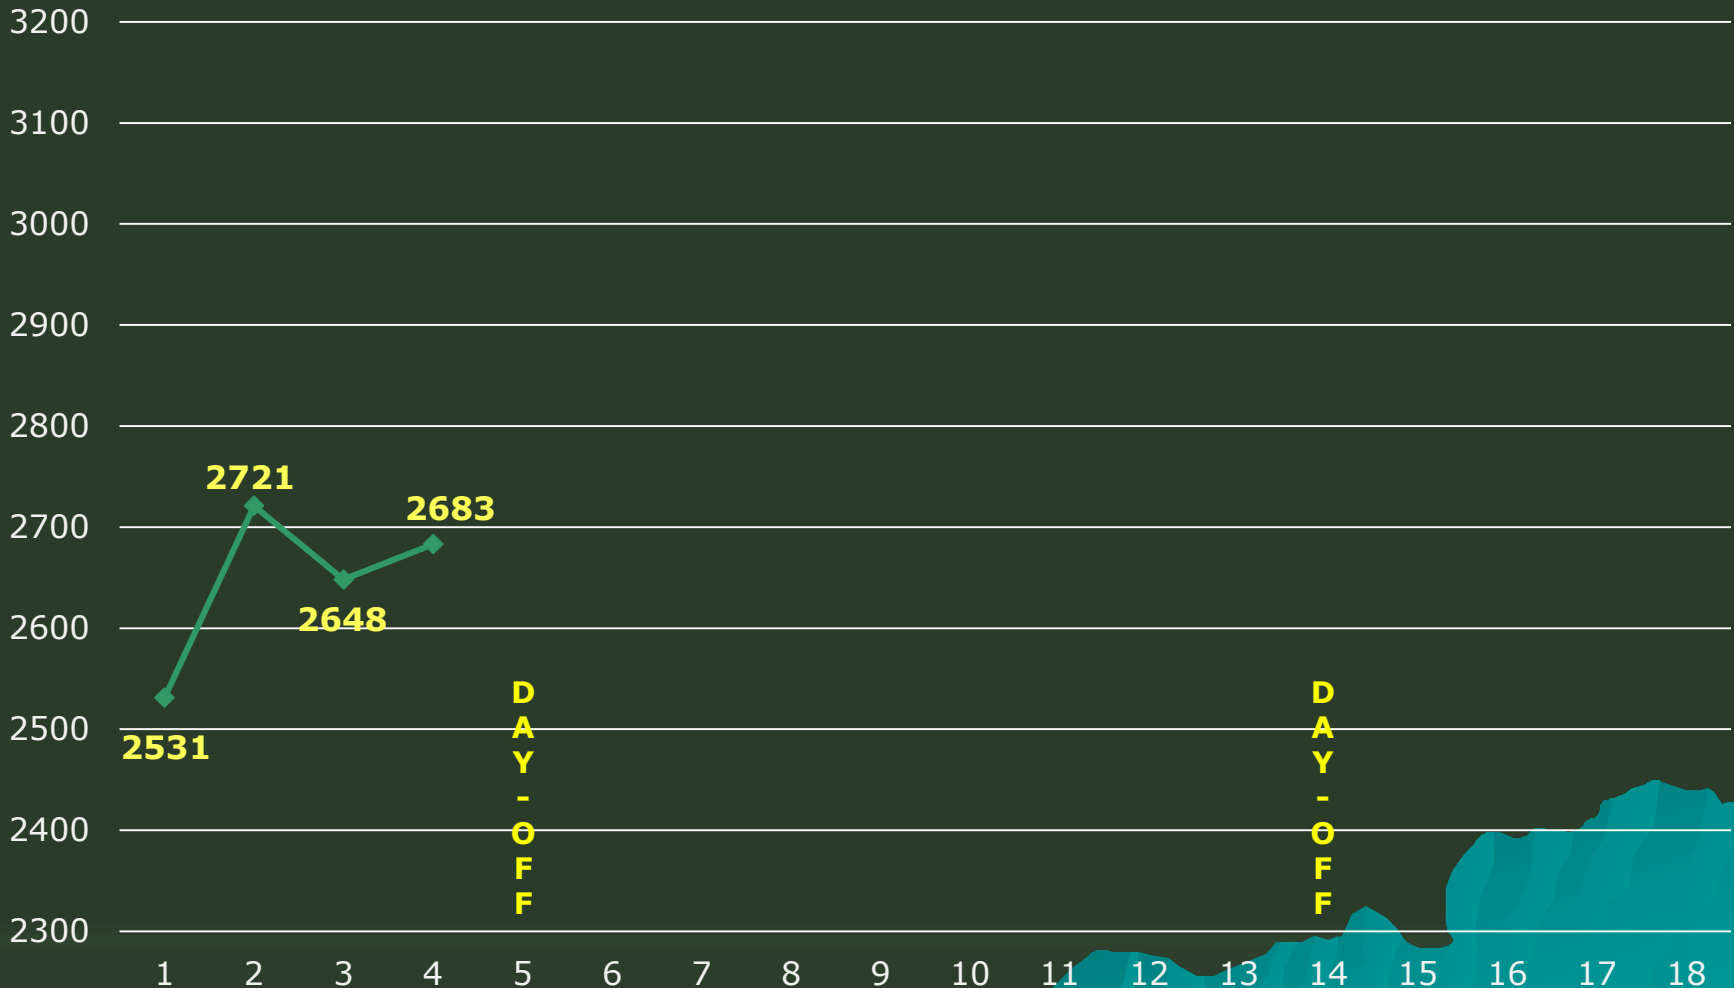

LEONTES B.T.

Weekly Average