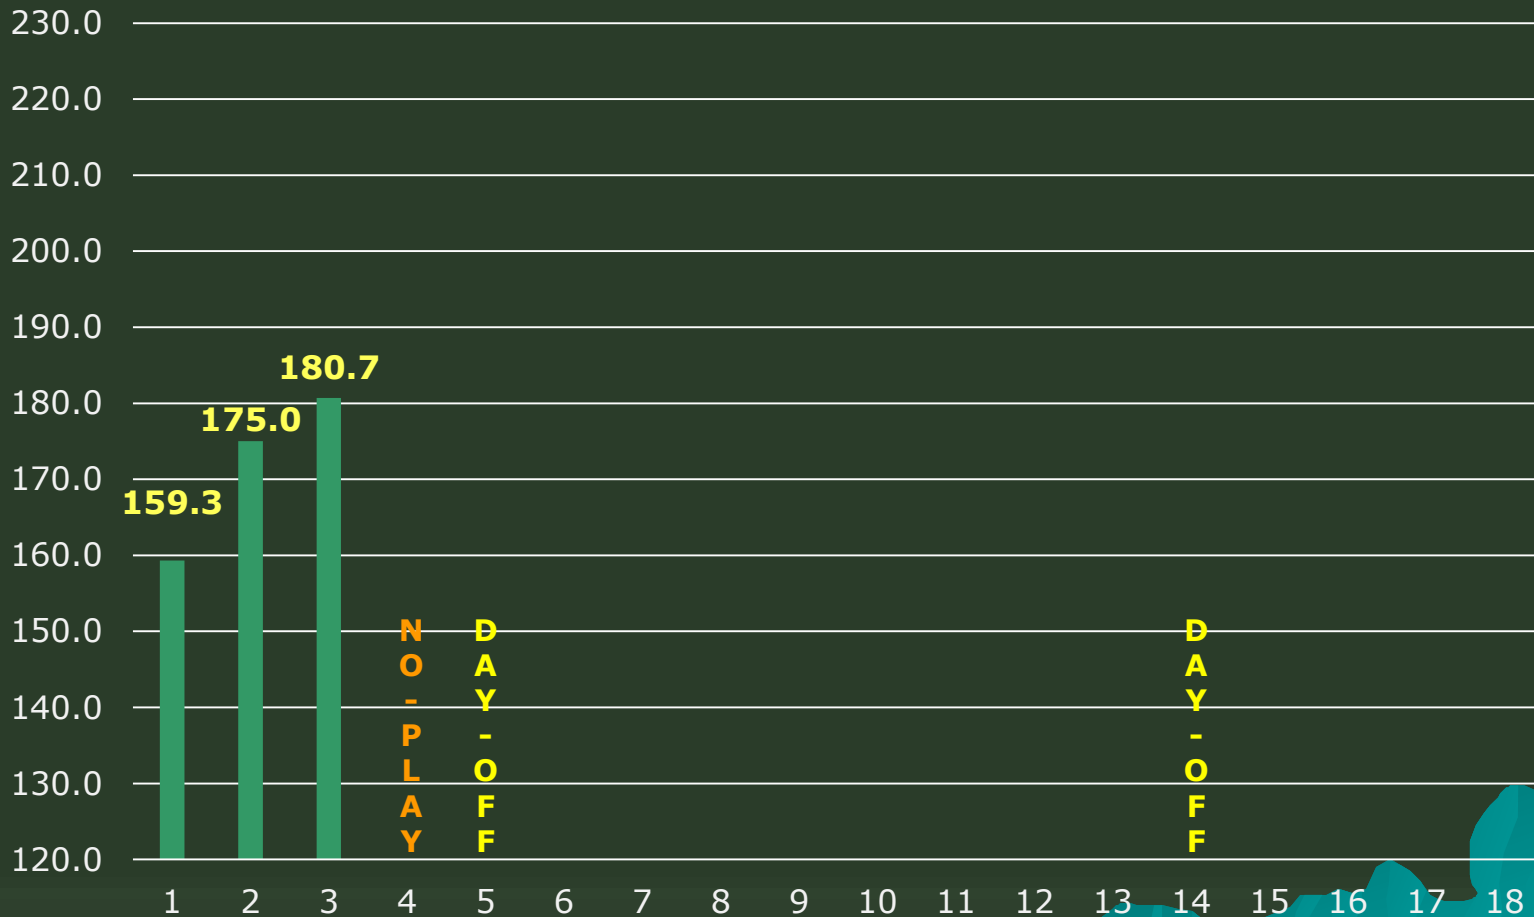

NTAMOTSIDIS DANIL

Weekly Average