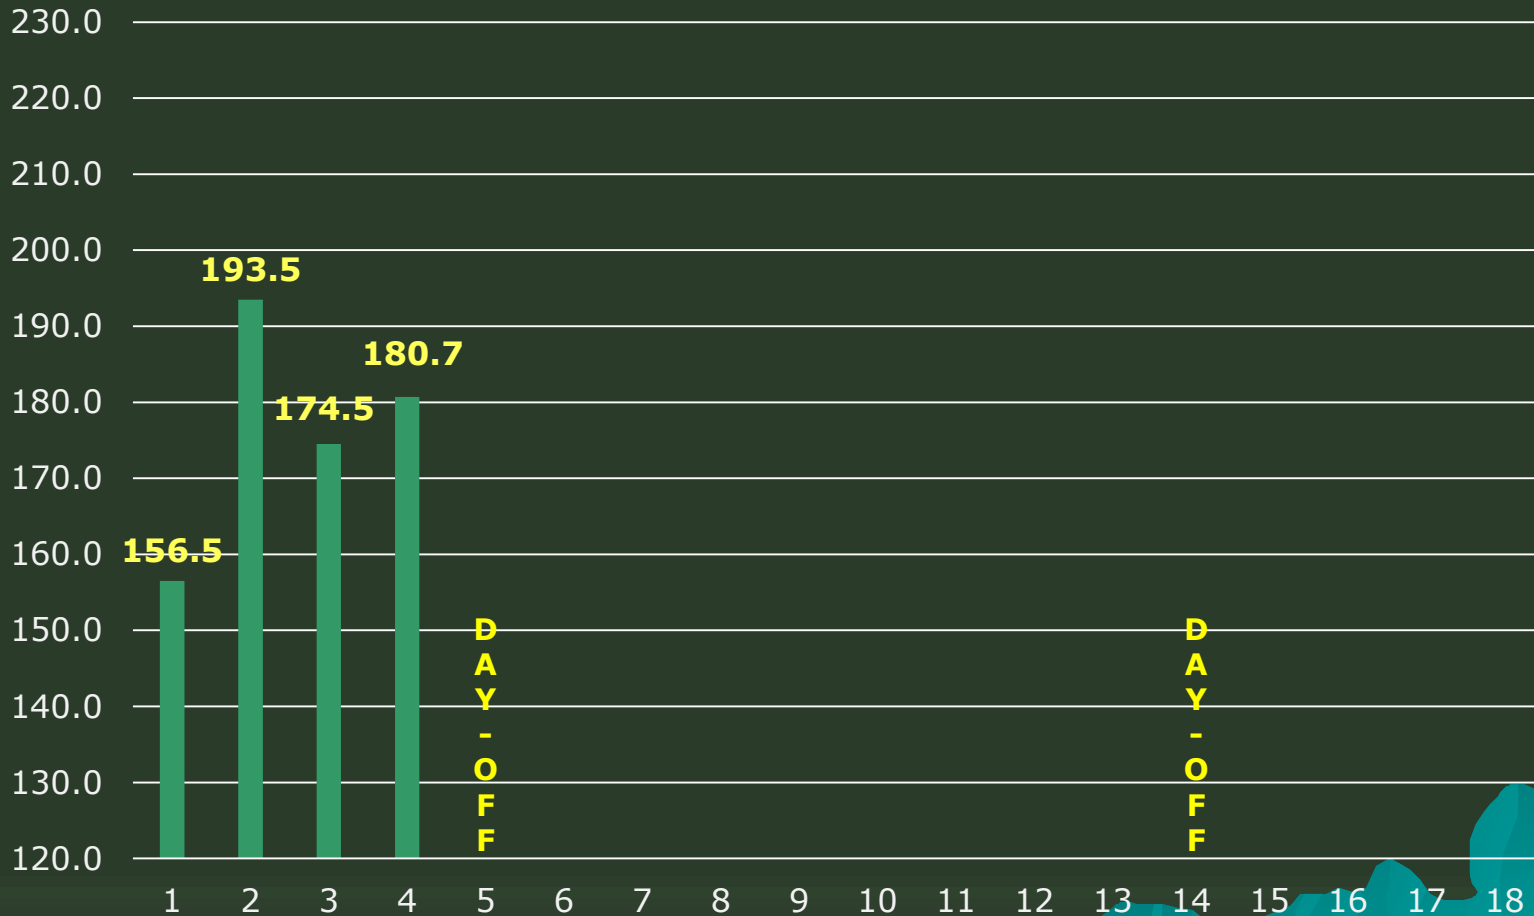

SOFOCLEOUS DINOS (CAPTAIN)

Weekly Average